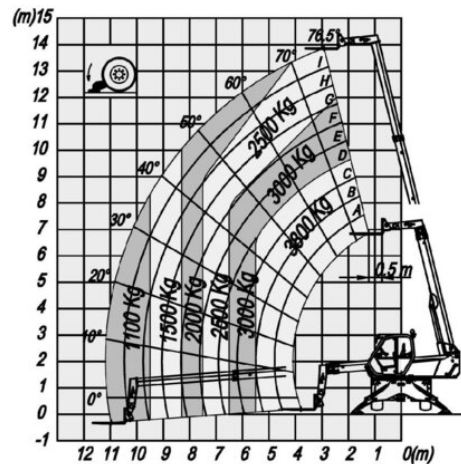

Telehandler MTS 60.30R

Telehandlers

Product features

- With rotatable outriggers
- All wheel drive
- Diesel all wheel drive
- Incl. 1,20m long forks
- Platform length to 7,20

Technical data

Lifting height	30 m
Capacity	6,000 kg
Lifting height with full capacity	10 m
Capacity at full lift height	2,500 kg
Outreach with full capacity	9 m
Max. capacity at full outreach	300 kg
Transport length	9.15 m
Transport width	2.51 m
Height	3.2 m
Gross weight	22,214 kg
Drive	Diesel-Allrad