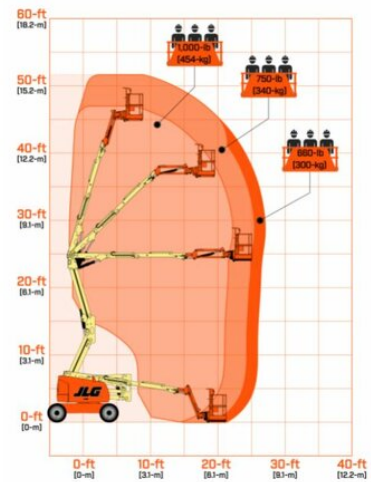

## Telescope Work Platforms

### Technical data

<b>Max. Working Height</b>	15.7 m
<b>Max. Platform Height</b>	13.7 m
<b>Slewing</b>	360°
<b>Platform length</b>	1.83 m
<b>Platform width</b>	0.77 m
<b>Capacity</b>	454 kg
<b>Platform rotation</b>	2x90°
<b>Transport length</b>	6.6 m
<b>Transport width</b>	2.4 m
<b>Height</b>	2.3 m
<b>Gross weight</b>	7,448 kg
<b>Drive</b>	Diesel-Allrad
<b>Inclination across</b>	5 °
<b>Inclination along</b>	5 °