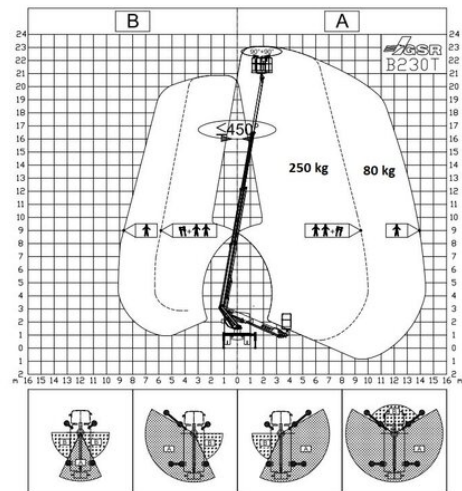

Truck-mounted Platform Lift MTG 23

Truck Mounted Platforms

Product features

- For self drive with driver`s license "B"
- 230 V Powersupply in basket
- Self-leveling

Technical data

Max. Working Height	23 m
Max. Platform Height	21 m
Slewing	450°
Platform width	1.4 m
Platform length	0.7 m
Capacity	250 kg
Platform rotation	+/- 90°
Stabiliser width	3.3 m
Stabiliser width both sides	3.3 m
Transport length	7.9 m
Transport width	2.2 m
Height	3 m
Gross weight	3,350 kg