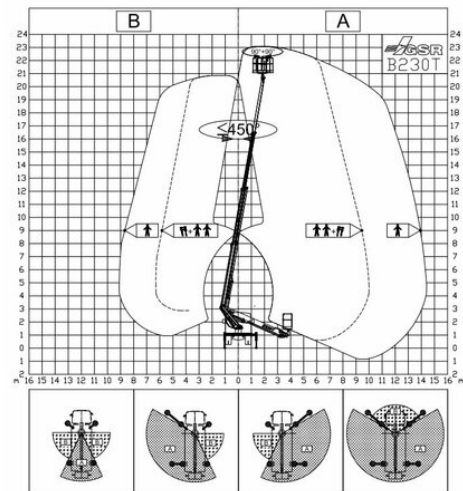

Truck-mounted Platform Lift MTG 23

Truck Mounted Platforms

Product features

- For self drive with driver`s license "B"
- 230 V Powersupply in basket
- Self-leveling

Technical data

Max. Working Height	23 m
Max. Platform Height	21 m
Slewing	450°
Platform width	1.4 m
Platform length	0.7 m
Capacity	250 kg
Platform rotation	+/- 90°
Stabiliser width	3.2 m
Stabiliser width both sides	3.2 m
Transport length	7.9 m
Transport width	2.2 m
Height	3 m
Gross weight	3,350 kg