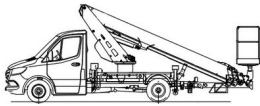

Truck-mounted Platform Lift MTG 23

Truck Mounted Platforms

Product features

- For self drive with driver`s license "B"
- 230 V Powersupply in basket
- Self-leveling

Technical data

Max. Working Height	23 m
Max. Platform Height	21 m
Slewing	450°
Platform width	1.4 m
Platform length	0.7 m
Capacity	250 kg
Platform rotation	+/- 90°
Stabiliser width	3.3 m
Stabiliser width both sides	3.3 m
Transport length	7.9 m
Transport width	2.2 m
Height	3 m
Gross weight	3,350 kg