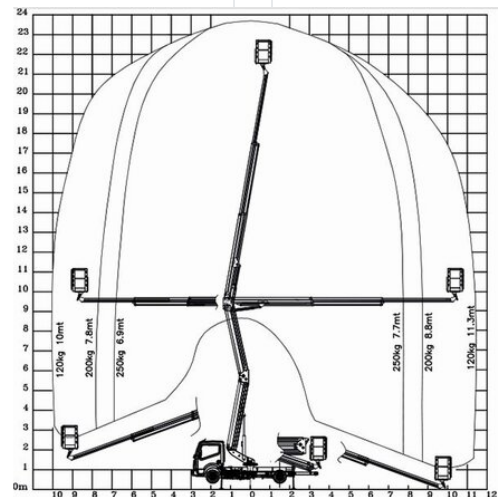

Truck-mounted Platform Lift MTG 24B

Truck Mounted Platforms

Product features

- For self drive with driver's license "B"
- Self-leveling
- With rotatable basket

Technical data

Max. Working Height	23.6 m
Max. Platform Height	21.6 m
Slewing	450°
Platform width	0.7 m
Platform length	1.4 m
Capacity	250 kg
Platform rotation	2x 60°
Stabiliser width both sides	3 m
Transport length	7.53 m
Transport width	2.24 m
Height	2.9 m
Gross weight	3,350 kg