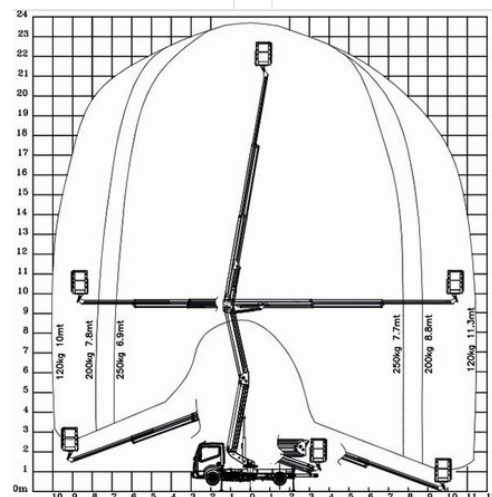

# Truck-mounted Platform Lift MTG 24B

### Technical data

<b>Max. Working Height</b>	23.6 m
<b>Outreach</b>	12.008 m
<b>Gross weight</b>	3,350 kg
<b>Height</b>	2.9 m
<b>Drive</b>	Diesel
<b>Platform length</b>	1.4 m
<b>Platform width</b>	0.7 m
<b>Transport length</b>	7.53 m
<b>Transport width</b>	2.24 m
<b>Platform rotation</b>	2x 60 °
<b>Max. Platform Height</b>	21.6 m
<b>Capacity</b>	250 kg
<b>Slewing</b>	450°
<b>stabiliser width one sid</b>	0 m
<b>Stabiliser width both sides</b>	3 m
<b>stabiliser width narrow</b>	2.24 m