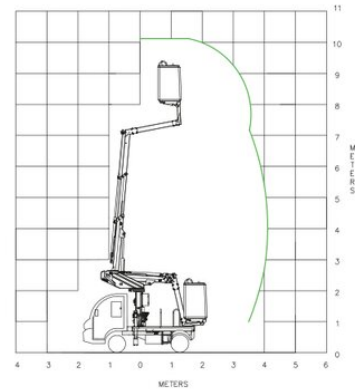

Truck-mounted Platform Lift MTG 10E

Truck Mounted Platforms

Product features

- For self drive with driver's license "B"
- Nois- and emission free
- Battery drive

K20
10m

Technical data

Max. Working Height	10 m
Outreach	5 m
Gross weight	2,080 kg
Height	2.55 m
Drive	Batterie
Platform length	0.75 m
Platform width	0.8 m
Transport length	5.1 m
Transport width	1.73 m
Stabiliser width	0 m
Max. Platform Height	8 m
Capacity	120 kg
Slewing	420°