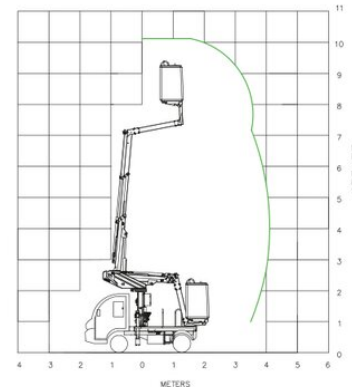

# Truck-mounted Platform Lift MTG 10E

### Technical data

<b>Max. Working Height</b>	10 m
<b>Max. Platform Height</b>	8 m
<b>Slewing</b>	420°
<b>Platform width</b>	0.8 m
<b>Platform length</b>	0.75 m
<b>Capacity</b>	120 kg
<b>Stabiliser width</b>	0 m
<b>Transport length</b>	5.1 m
<b>Transport width</b>	1.73 m
<b>Height</b>	2.55 m
<b>Gross weight</b>	2,080 kg