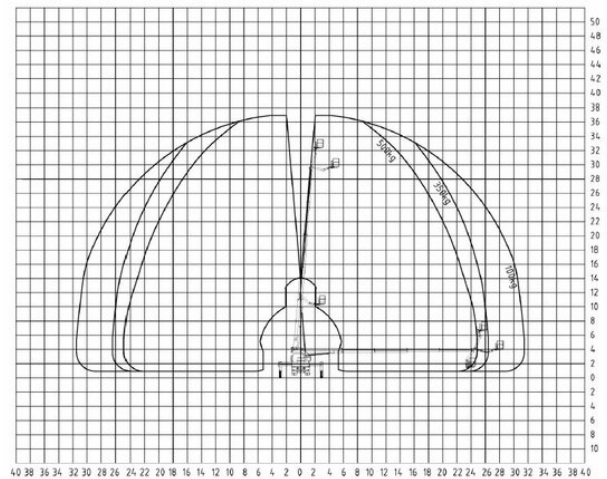

# Truck-mounted Platform Lift MTG 37A

### Technical data

|   |                               |
|---|-------------------------------|
| <b>Max. Working Height</b>                              | 37 m                          |
| <b>Outreach</b>   | 31.7 m                        |
| <b>Gross weight</b>                                     | 17,490 kg                     |
| <b>Height</b>   | 3.93 m                        |
| <b>Drive</b>  | Diesel Allrad                 |
| <b>Platform length</b>                                  | 2 m                           |
| <b>Platform width</b>                                   | 0.8 m                         |
| <b>Transport length</b>                                 | 8.5 m                         |
| <b>Transport width</b>                                  | 2.6 m                         |
| <b>Platform rotation</b>                                | 2 x 85 °                      |
| <b>Max. Platform Height</b>                             | 35 m                          |
| <b>Capacity</b>   | 500 kg                        |
| <b>Slewing</b>  | 500°                          |
| <b>stabiliser width one sid</b>                         | 4.45 m                        |
| <b>Stabiliser width both sides<br/>(without plates)</b> | hinten: 6,30m<br>vorne: 5,95m |
| <b>stabiliser width narrow</b>                          | 2.6 m                         |
| <b>Stabiliser width both sides<br/>(with plates)</b>    | hinten: 6,60m<br>vorne: 6,25m |