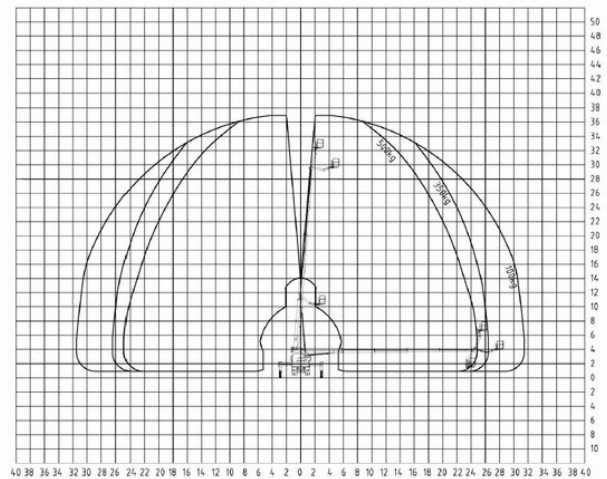

Truck-mounted Platform Lift MTG 37A

Truck Mounted Platforms

Product features

- For self drive with driver`s license "C"
- With rotatable basket
- 230 V Powersupply in basket
- Basket jib
- All wheel drive

Technical data

Max. Working Height	37 m
Max. Platform Height	35 m
Slewing	500°
Platform width	0.8 m
Platform length	2 m
Capacity	500 kg
Platform rotation	2 x 85 °
Transport length	8.5 m
Transport width	2.6 m
Height	3.93 m
Gross weight	17,490 kg