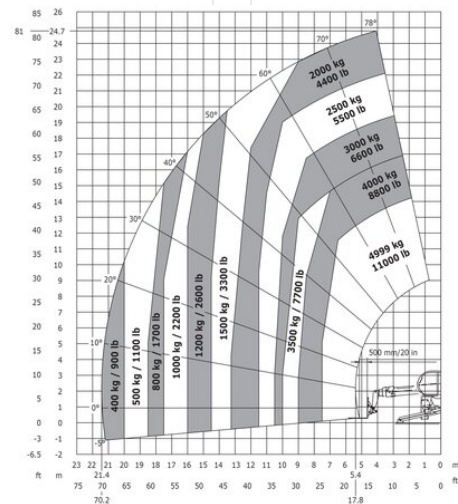

### Product features

- All wheel drive
- With rotatable outriggers
- Incl. 1,20m long forks
- Platform length to 7,20

### Technical data

<b>Lifting height</b>	25.5 m
<b>Capacity</b>	4,999 kg
<b>Lifting height with full capacity</b>	14 m
<b>Capacity at full lift height</b>	2,000 kg
<b>Outreach with full capacity</b>	7.5 m
<b>Max. capacity at full outreach</b>	400 kg
<b>Transport length</b>	6.7 m
<b>Transport width</b>	2.49 m
<b>Height</b>	3.05 m
<b>Gross weight</b>	18,500 kg
<b>Drive</b>	Diesel-Allrad