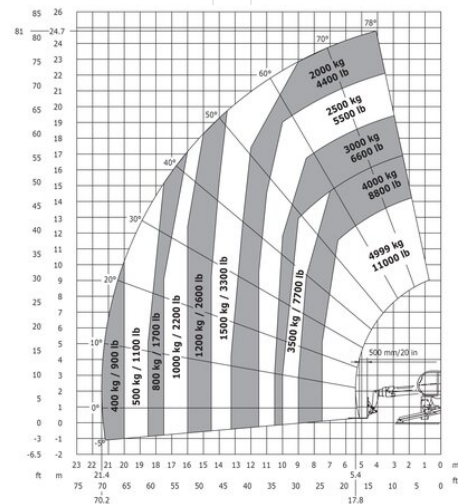

Telehandler MTS 50.25R

Telehandlers

Product features

- All wheel drive
- With rotatable outriggers
- Incl. 1,20m long forks
- Platform length to 7,20

Technical data

| | |
|------------------------------------------|---------------|
| Lifting height | 25.5 m |
| Outreach | 21.4 m |
| Gross weight | 18,500 kg |
| Height | 3.05 m |
| Drive | Diesel-Allrad |
| Transport length | 6.7 m |
| Transport width | 2.49 m |
| Stabiliser width | 5.55 m |
| Capacity | 4,999 kg |
| Lifting height with full capacity | 14 m |
| Capacity at full lift height | 2,000 kg |
| Slewing | Endlos |
| Max. capacity at full outreach | 400 kg |
| Outreach with full capacity | 7.5 m |