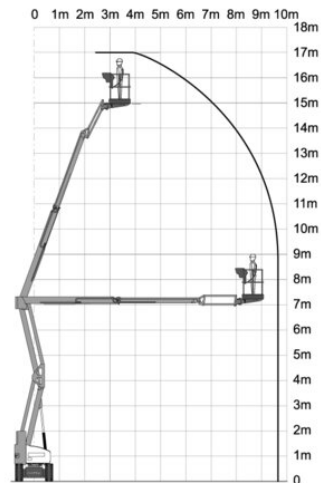

# Articulated Boom Lift MT 170N

Telescope Work Platforms

## Technical data

<b>Max. Working Height</b>	17 m
<b>Outreach</b>	9.7 m
<b>Gross weight</b>	7,650 kg
<b>Height</b>	1.99 m
<b>Drive</b>	Batterie
<b>Platform length</b>	1.5 m
<b>Platform width</b>	0.8 m
<b>Transport length</b>	6.4 m
<b>Transport width</b>	1.5 m
<b>Platform rotation</b>	2 x 90°
<b>Max. Platform Height</b>	15 m
<b>Capacity</b>	225 kg
<b>Inclination across</b>	3 °
<b>Inclination along</b>	3 °