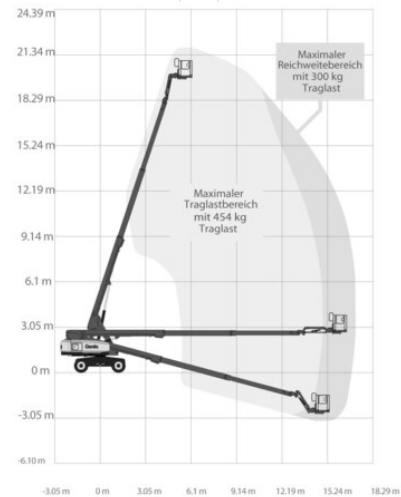

Telescopic Boom Lift MT 219DA+

Telescope Work Platforms

Product features

- Without outriggers
- With rotatable basket
- All wheel drive
- Basket jib
- Diesel all wheel drive

Technical data

Max. Working Height	21.81 m
Max. Platform Height	19.81 m
Slewing	360°
Platform length	2.44 m
Platform width	0.91 m
Capacity	300 kg
Platform rotation	2 x 80°
Transport length	9.7 m
Transport width	2.49 m
Height	2.82 m
Gross weight	11,415 kg
Drive	Diesel-Allrad
Inclination across	5 °
Inclination along	7 °