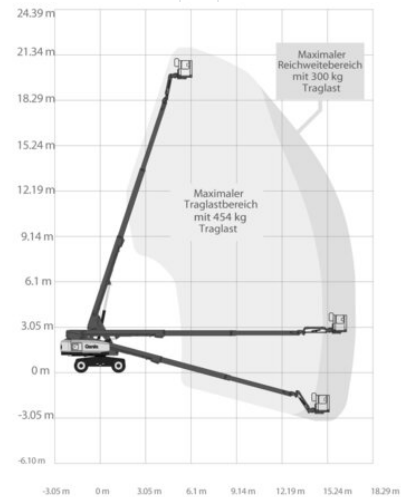

Telescopic Boom Lift MT 219DA+

Telescope Work Platforms

Product features

- Without outriggers
- With rotatable basket
- All wheel drive
- Basket jib
- Diesel all wheel drive

Technical data

Max. Working Height	21.81 m
Outreach	16.51 m
Gross weight	11,415 kg
Height	2.82 m
Drive	Diesel-Allrad
Platform length	2.44 m
Platform width	0.91 m
Transport length	9.7 m
Transport width	2.49 m
Platform rotation	2 x 80°
Max. Platform Height	19.81 m
Capacity	300 kg
Inclination across	5 °
Inclination along	7 °
Slewing	360°