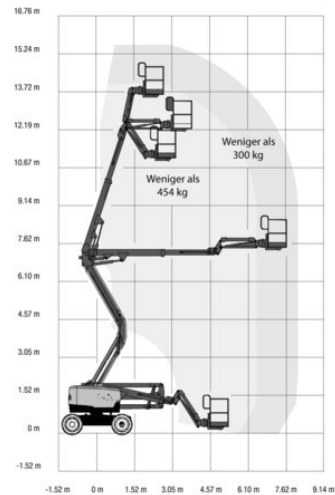

Articulated Boom Lift MT 159DA+

Telescope Work Platforms

Product features

- Without outriggers
- With rotatable basket
- All wheel drive
- Basket jib
- Diesel all wheel drive

Technical data

Max. Working Height	15.86 m
Outreach	8 m
Gross weight	6,852 kg
Height	2.25 m
Drive	Diesel-Allrad HD
Platform length	1.83 m
Platform width	0.76 m
Transport length	6.66 m
Transport width	2.29 m
Platform rotation	2 x 80°
Max. Platform Height	13.86 m
Capacity	300 kg
Inclination across	2.5 °
Inclination along	4.5 °
Slewing	355°