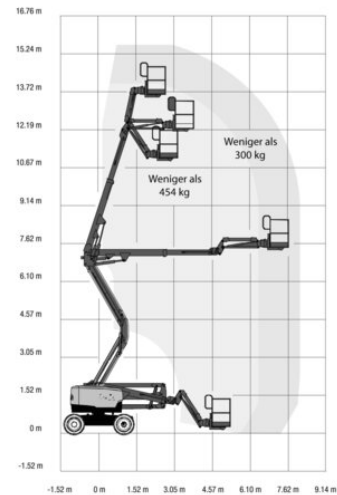

Articulated Boom Lift MT 159DA+

Telescope Work Platforms

Product features

- Without outriggers
- With rotatable basket
- All wheel drive
- Basket jib
- Diesel all wheel drive

Technical data

Max. Working Height	15.86 m
Max. Platform Height	13.86 m
Slewing	355°
Platform length	1.83 m
Platform width	0.76 m
Capacity	300 kg
Platform rotation	2 x 80°
Transport length	6.66 m
Transport width	2.29 m
Height	2.25 m
Gross weight	6,852 kg
Drive	Diesel-Allrad HD
Inclination across	2.5 °
Inclination along	4.5 °

SALZBURG Bayernstraße 47, 5071 Wals | Phone 0043 / 662 / 85 45 74 | salzburg@maltech.com

VIENNA Laxenburgerstraße 246B, 1230 Wien | Phone 0043 / 1 / 616 22 44 | wien@maltech.com

GRAZ Industriezeile 1, 8401 Kalsdorf | Phone 0043 / 3135 / 53 202 | graz@maltech.com

HALL IN TYROL Schlöglstraße 24, 6060 Hall in Tirol | Phone 0043 / 5223 / 52 022 | hall@maltech.com

LINZ Gewerbepark 11, 4052 Ansfelden | Phone 0043 / 7229 / 79 655 | linz@maltech.com

ST. PÖLTEN Hugo von Hofmannsthalstraße 4, 3100 St. Pölten | Phone 0043 / 1 / 616 22 44 | stpoelten@maltech.com

GYŐR | DEBRECEN | BUDAPEST | BRATISLAVA | KOSICE