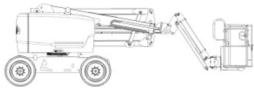

# Articulated Boom Lift MT 159DA+

### Technical data

<b>Max. Working Height</b>	15.86 m
<b>Max. Platform Height</b>	13.86 m
<b>Slewing</b>	355°
<b>Platform length</b>	1.83 m
<b>Platform width</b>	0.76 m
<b>Capacity</b>	300 kg
<b>Platform rotation</b>	2 x 80°
<b>Transport length</b>	6.66 m
<b>Transport width</b>	2.29 m
<b>Height</b>	2.25 m
<b>Gross weight</b>	6,852 kg
<b>Drive</b>	Diesel-Allrad HD
<b>Inclination across</b>	2.5 °
<b>Inclination along</b>	4.5 °