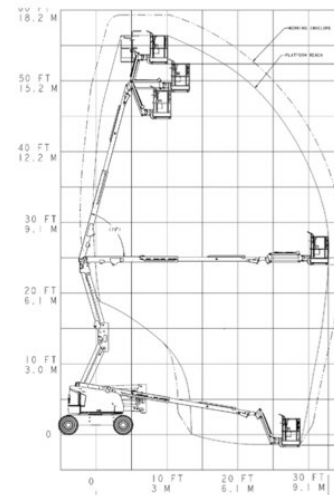

# Articulated Boom Lift MT 180DAJ

### Technical data

|                             |               |
|-----------------------------|---------------|
| <b>Max. Working Height</b>  | 18 m          |
| <b>Outreach</b>             | 9.48 m        |
| <b>Gross weight</b>         | 7,985 kg      |
| <b>Height</b>               | 2.3 m         |
| <b>Drive</b>                | Diesel-Allrad |
| <b>Platform length</b>      | 183 m         |
| <b>Platform width</b>       | 0.76 m        |
| <b>Transport length</b>     | 7.8 m         |
| <b>Transport width</b>      | 2.4 m         |
| <b>Platform rotation</b>    | 2 x 90°       |
| <b>Max. Platform Height</b> | 16 m          |
| <b>Capacity</b>             | 250 kg        |
| <b>Inclination across</b>   | 5 °           |
| <b>Inclination along</b>    | 5 °           |
| <b>Slewing</b>              | 355°          |