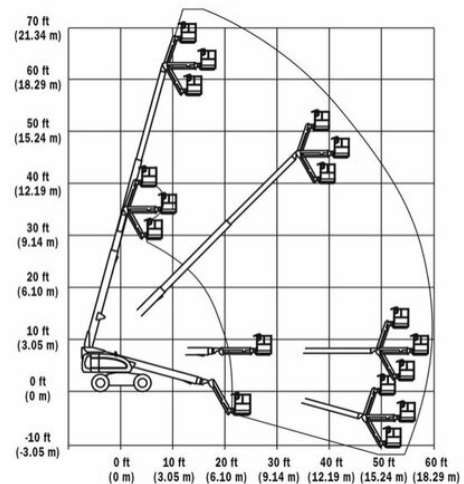

Telescopic Boom Lift MT 220DA+

Telescope Work Platforms

Product features

- Without outriggers
- With rotatable basket
- All wheel drive
- Basket jib
- Diesel all wheel drive

Technical data

Max. Working Height	22 m
Outreach	17.4 m
Gross weight	12,140 kg
Height	2.5 m
Drive	Diesel-Allrad
Platform length	2.42 m
Platform width	0.91 m
Transport length	10.78 m
Transport width	2.48 m
Platform rotation	2 x 90°
Max. Platform Height	20 m
Capacity	250 kg
Slewing	endlos