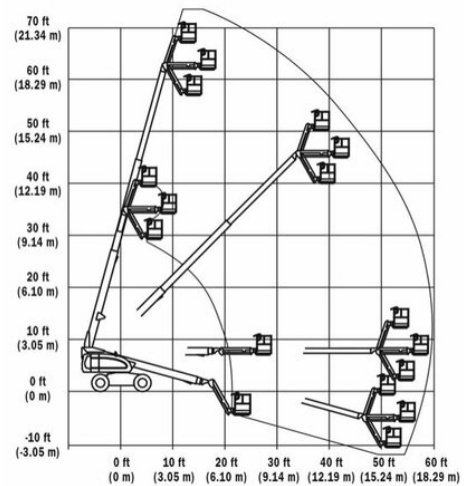

Telescopic Boom Lift MT 220DA+

Telescope Work Platforms

Product features

- Without outriggers
- With rotatable basket
- All wheel drive
- Basket jib
- Diesel all wheel drive

Technical data

Max. Working Height	22 m
Max. Platform Height	20 m
Slewing	endlos
Platform length	2.42 m
Platform width	0.91 m
Capacity	250 kg
Platform rotation	2 x 90°
Transport length	10.78 m
Transport width	2.48 m
Height	2.61 m
Gross weight	12,140 kg
Drive	Diesel-Allrad