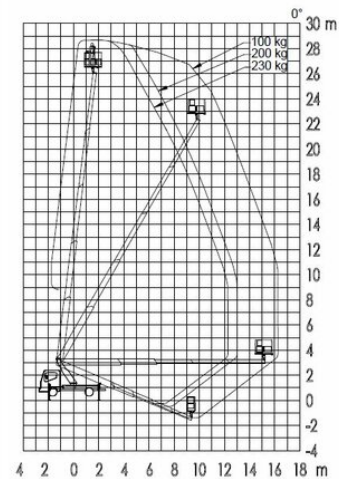

Truck-mounted Platform Lift MTG 28,5B

Truck Mounted Platforms

Product features

- For self drive with driver's license "B"
- With rotatable basket
- Basket jib

Technical data

Max. Working Height	28.55 m
Max. Platform Height	26.55 m
Slewing	225°
Platform width	1.4 m
Platform length	0.7 m
Capacity	230 kg
Platform rotation	2 x 85°
Min. Stabilizer Width	2.2 m
Stabiliser width both sides	3.66 m
Transport length	6.95 m
Transport width	2.2 m
Height	3.02 m
Gross weight	3,500 kg