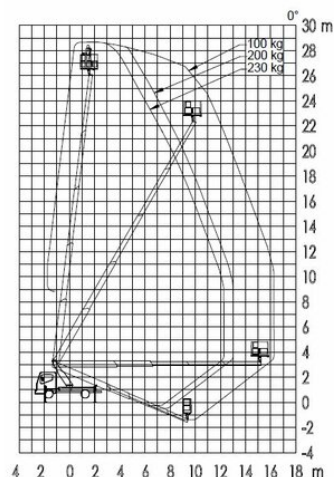

Truck-mounted Platform Lift MTG 28,5B

Truck Mounted Platforms

Product features

- For self drive with driver`s license "B"
- With rotatable basket
- Basket jib

Technical data

Max. Working Height	28.55 m
Outreach	16.2 m
Gross weight	3,500 kg
Height	3.02 m
Drive	Diesel
Platform length	0.7 m
Platform width	1.4 m
Transport length	6.95 m
Transport width	2.2 m
Platform rotation	2 x 85°
Max. Platform Height	26.55 m
Capacity	230 kg
Slewing	225°
stabiliser width one sid	2.93 m
Stabiliser width both sides	3.66 m
Min. Stabilizer Width	2.2 m