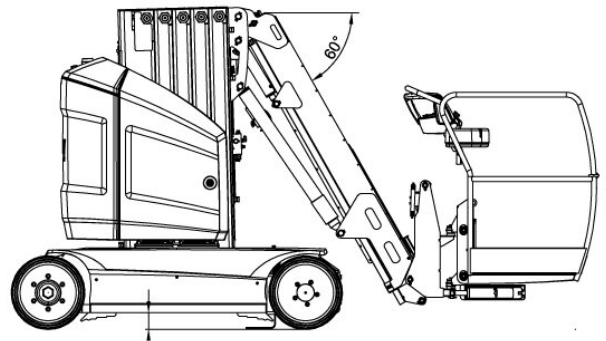

Personal Lift MT 127N

Special-Purpose Work Platforms

Product features

- Battery drive
- Without outriggers
- non marking tyres
- Ideal for heavy areas

Technical data

Max. Working Height	12.65 m
Max. Platform Height	10.65 m
Slewing	345°
Platform length	1.05 m
Platform width	0.7 m
Capacity	200 kg
Transport length	3.65 m
Transport width	1.2 m
Gross weight	4,900 kg
Drive	Batterie