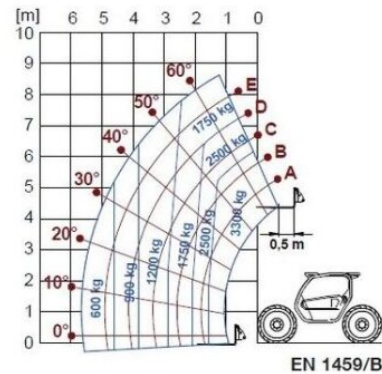

Telehandler MTS 33.9

Telehandlers

Product features

- All wheel drive
- Diesel all wheel drive

Technical data

Lifting height	8.6 m
Outreach	5.7 m
Gross weight	6,700 kg
Height	2.25 m
Drive	Diesel-Allrad
Transport length	4.37 m
Transport width	2.25 m
Capacity	3,300 kg
Lifting height with full capacity	6.2 m
Capacity at full lift height	600 kg
Max. capacity at full outreach	600 kg
Outreach with full capacity	1.6 m

SALZBURG Bayernstraße 57 | Phone 0043 / 662 / 85 45 74 | salzburg@maltech.com

VIENNA Laxenburgerstraße 246B | Phone 0043 / 1 / 616 22 44 | wien@maltech.com

GRAZ Industriezeile 1, 8401 Kalsdorf | Phone 0043 / 3135 / 53 202 | graz@maltech.com

HALL IN TYROL Schlöglstraße 24, 6060 Hall in Tirol | Phone 0043 / 5223 / 52 022 | hall@maltech.com

LINZ Gewerbepark 11, 4052 Ansfelden | Phone 0043 / 7229 / 79 655 | linz@maltech.com

ST. PÖLTEN Industriezeile-Bürgerfeld 7, 3150 Wilhelmsburg | Phone 0043 / 1 / 616 22 44 | wien@maltech.com

GYŐR | DEBRECEN | BUDAPEST | BRATISLAVA | BANSKA-BYSTRICA