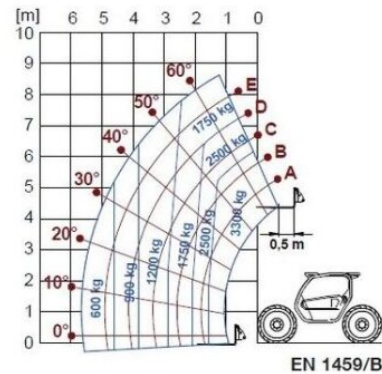

Telehandler MTS 33.9

Telehandlers

Product features

- All wheel drive
- Diesel all wheel drive

Technical data

| | |
|--|---------------|
| Lifting height | 8.6 m |
| Outreach | 5.7 m |
| Gross weight | 6,700 kg |
| Height | 2.25 m |
| Drive | Diesel-Allrad |
| Transport length | 4.37 m |
| Transport width | 2.25 m |
| Capacity | 3,300 kg |
| Lifting height with full capacity | 6.2 m |
| Capacity at full lift height | 600 kg |
| Max. capacity at full outreach | 600 kg |
| Outreach with full capacity | 1.6 m |