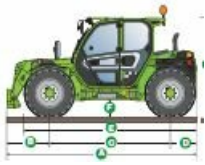

Telehandler MTS 33.9

Telehandlers

Product features

- All wheel drive
- Diesel all wheel drive

Technical data

Lifting height	8.6 m
Outreach	5.7 m
Gross weight	6,700 kg
Height	2.25 m
Drive	Diesel-Allrad
Transport length	4.37 m
Transport width	2.25 m
Capacity	3,300 kg
Lifting height with full capacity	6.2 m
Capacity at full lift height	600 kg
Max. capacity at full outreach	600 kg
Outreach with full capacity	1.6 m

SALZBURG Bayernstraße 57 | Phone 0043 / 662 / 85 45 74 | salzburg@maltech.com

VIENNA Laxenburgerstraße 246B | Phone 0043 / 1 / 616 22 44 | wien@maltech.com

GRAZ Industriezeile 1, 8401 Kalsdorf | Phone 0043 / 3135 / 53 202 | graz@maltech.com

HALL IN TYROL Schlöglstraße 24, 6060 Hall in Tirol | Phone 0043 / 5223 / 52 022 | hall@maltech.com

LINZ Gewerbepark 11, 4052 Ansfelden | Phone 0043 / 7229 / 79 655 | linz@maltech.com

ST. PÖLTEN Industriezeile-Bürgerfeld 7, 3150 Wilhelmsburg | Phone 0043 / 1 / 616 22 44 | wien@maltech.com

GYŐR | DEBRECEN | BUDAPEST | BRATISLAVA | BANSKA-BYSTRICA