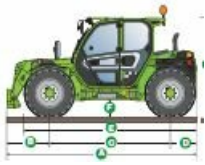

Telehandler MTS 33.9

Telehandlers

Product features

- All wheel drive
- Diesel all wheel drive

Technical data

| | |
|--|---------------|
| Lifting height | 8.6 m |
| Outreach | 5.7 m |
| Gross weight | 6,700 kg |
| Height | 2.25 m |
| Drive | Diesel-Allrad |
| Transport length | 4.37 m |
| Transport width | 2.25 m |
| Capacity | 3,300 kg |
| Lifting height with full capacity | 6.2 m |
| Capacity at full lift height | 600 kg |
| Max. capacity at full outreach | 600 kg |
| Outreach with full capacity | 1.6 m |