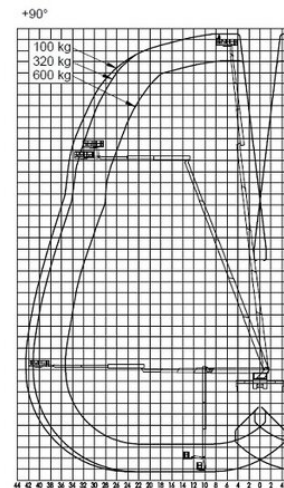

Truck-mounted Platform Lift MTG 65

Truck Mounted Platforms

Product features

- Operator
- With rotatable work basket/cantileverarm
- 230/400 V Powersupply in basket
- High pressure connection for water or air
- Genator for 230/400 V

Technical data

Max. Working Height	65 m
Outreach	36 m
Gross weight	30,880 kg
Height	3.94 m
Platform length	1 m
Platform width	2.44 m
Transport length	12 m
Transport width	2.55 m
Platform rotation	2 x 220°
Max. Platform Height	63 m
Capacity	580 kg
Slewing	2 x 250°
stabiliser width one sid	5.76 m
Stabiliser width both sides	8.97 m
stabiliser width narrow	2.55 m