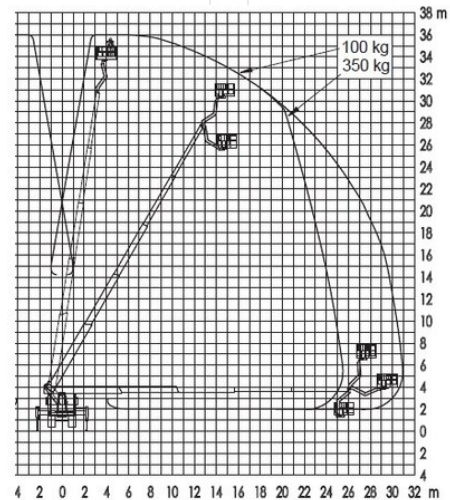

# Truck-mounted Platform Lift MTG 36AI

### Technical data

<b>Max. Working Height</b>	36 m
<b>Max. Platform Height</b>	34.2 m
<b>Slewing</b>	500°
<b>Platform width</b>	2.1 m
<b>Platform length</b>	0.86 m
<b>Capacity</b>	350 kg
<b>Platform rotation</b>	2 x 90°
<b>Min. Stabilizer Width</b>	2.54 m
<b>Stabiliser width both sides</b>	4.77 m
<b>Transport length</b>	9.6 m
<b>Transport width</b>	2.54 m
<b>Height</b>	3.87 m
<b>Gross weight</b>	18,000 kg