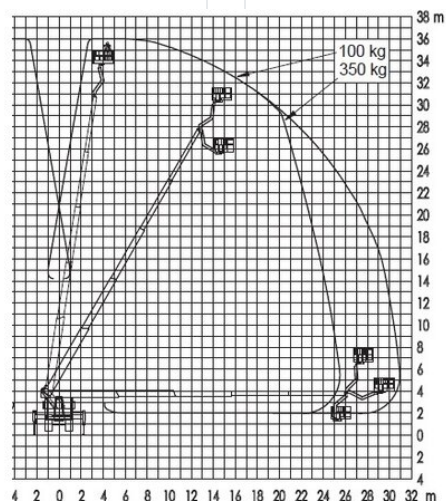

Truck-mounted Platform Lift MTG 36AI

Truck Mounted Platforms

Product features

- For self drive with driver's license "C"
- With rotatable basket
- All wheel drive
- Basket jib
- Isolated up to 1000 v

Technical data

Max. Working Height	36 m
Outreach	30.5 m
Gross weight	18,000 kg
Height	3.87 m
Drive	Diesel
Platform length	0.86 m
Platform width	2.1 m
Transport length	9.6 m
Transport width	2.54 m
Platform rotation	2 x 90°
Max. Platform Height	34.2 m
Capacity	320 kg
Slewing	500°
stabiliser width one side	3.66 m
Stabiliser width both sides	4.77 m
Min. Stabilizer Width	2.54 m