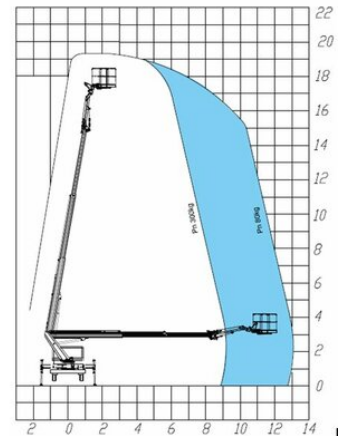

Truck-mounted Platform Lift MTG 19,5KI

Truck Mounted Platforms

Product features

- For self drive with driver`s license "B"
- 230 V Powersupply in basket
- High pressure connection for water or air
- Double insulation to 1000V
- Basket arm

Technical data

Max. Working Height	19.35 m
Max. Platform Height	17.35 m
Slewing	2 x 350°
Platform width	0.769 m
Platform length	1.39 m
Capacity	300 kg
Platform rotation	2 x 90°
Stabiliser width both sides	3.95 m
Transport length	7.04 m
Transport width	2.2 m
Height	3.1 m