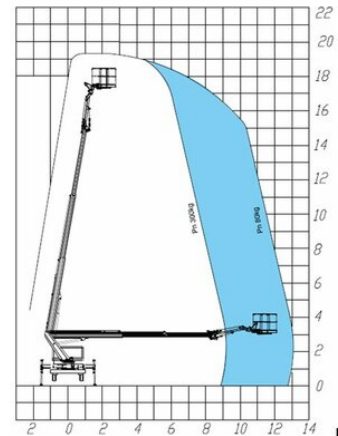

Truck-mounted Platform Lift MTG 19,5KI

Truck Mounted Platforms

Product features

- For self drive with driver`s license "B"
- 230 V Powersupply in basket
- High pressure connection for water or air
- Double insulation to 1000V
- Basket arm

Technical data

Max. Working Height	19.35 m
Outreach	13 m
Height	3.1 m
Drive	Diesel
Platform length	1.39 m
Platform width	0.769 m
Transport length	7.04 m
Transport width	2.08 m
Platform rotation	2 x 90°
Max. Platform Height	17.35 m
Capacity	300 kg
Slewing	2 x 350°
stabiliser width one sid	3.025 m
Stabiliser width both sides	3.95 m
stabiliser width narrow	2.1 m