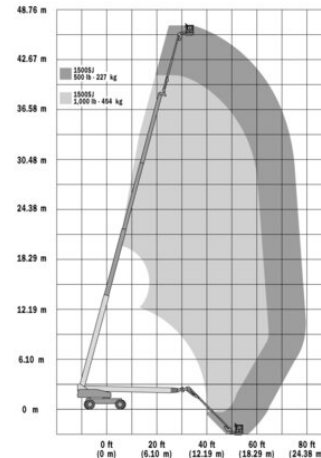

Telescopic Boom Lift MT 477DA

Telescope Work Platforms

Product features

- Without outriggers
- With rotatable basket
- All wheel steering
- Diesel all wheel drive

Technical data

Max. Working Height	47.75 m
Max. Platform Height	45.75 m
Slewing	endlos
Platform length	2.45 m
Platform width	0.92 m
Capacity	450 kg
Platform rotation	2 x 85°
Transport length	13.1 m
Transport width	2.49 m
Height	3.03 m
Gross weight	21,560 kg
Drive	Diesel - Allrad
Inclination across	4 °
Inclination along	4 °