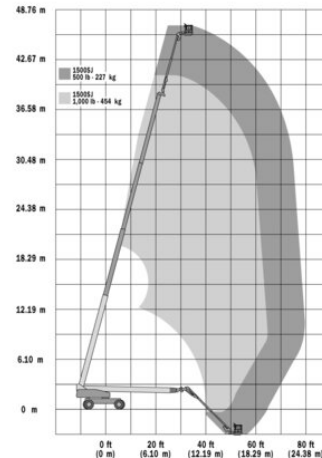

# Telescopic Boom Lift MT 477DA

### Technical data

<b>Max. Working Height</b>	47.75 m
<b>Max. Platform Height</b>	45.75 m
<b>Slewing</b>	endlos
<b>Platform length</b>	2.45 m
<b>Platform width</b>	0.92 m
<b>Capacity</b>	450 kg
<b>Platform rotation</b>	2 x 85°
<b>Transport length</b>	13.1 m
<b>Transport width</b>	2.49 m
<b>Height</b>	3.03 m
<b>Gross weight</b>	21,560 kg
<b>Drive</b>	Diesel - Allrad
<b>Inclination across</b>	4 °
<b>Inclination along</b>	4 °