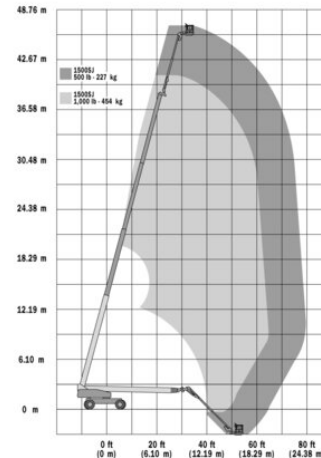

Telescopic Boom Lift MT 477DA

Telescope Work Platforms

Product features

- Without outriggers
- With rotatable basket
- All wheel steering
- laterally movable basket arm
- Diesel all wheel drive

Technical data

Max. Working Height	47.75 m
Outreach	24.38 m
Gross weight	21,560 kg
Height	3.03 m
Drive	Diesel - Allrad
Platform length	2.45 m
Platform width	0.92 m
Transport length	13.1 m
Transport width	2.49 m
Platform rotation	2 x 85°
Max. Platform Height	45.75 m
Capacity	450 kg
Inclination across	4 °
Inclination along	4 °
Slewing	endlos