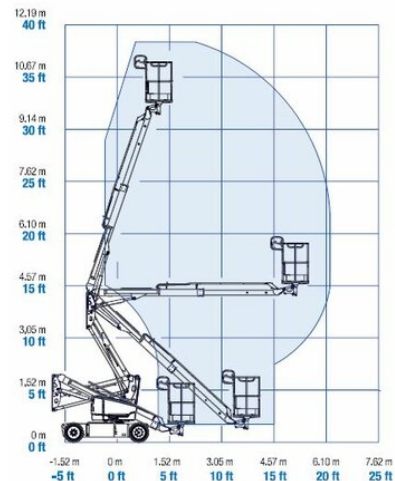

# Articulated Boom Lift MT 121N

### Technical data

<b>Max. Working Height</b>	12 m
<b>Max. Platform Height</b>	10 m
<b>Slewing</b>	400°
<b>Platform length</b>	1.17 m
<b>Platform width</b>	0.76 m
<b>Capacity</b>	200 kg
<b>Platform rotation</b>	nein
<b>Transport length</b>	4.17 m
<b>Transport width</b>	1.5 m
<b>Gross weight</b>	3,665 kg
<b>Drive</b>	Batterie
<b>Inclination across</b>	2.5 °
<b>Inclination along</b>	4.5 °