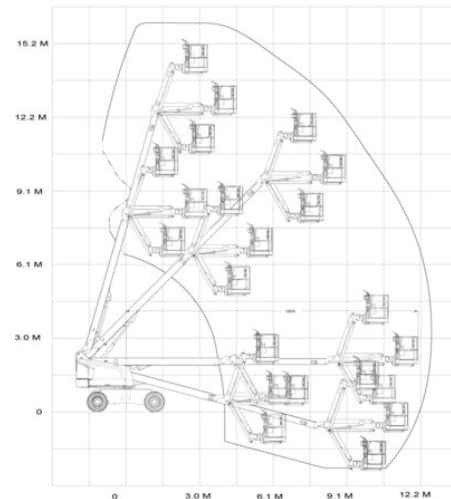

# Telescopic Boom Lift MT 162DA+

Telescope Work Platforms

## Technical data

<b>Max. Working Height</b>	16.2 m
<b>Outreach</b>	12 m
<b>Gross weight</b>	8,008 kg
<b>Height</b>	2.48 m
<b>Drive</b>	Deutz Diesel- Allrad
<b>Platform length</b>	0.92 m
<b>Platform width</b>	2.44 m
<b>Transport length</b>	8.9 m
<b>Transport width</b>	2.37 m
<b>Platform rotation</b>	2 x 90°
<b>Max. Platform Height</b>	14.2 m
<b>Capacity</b>	270 kg
<b>Inclination across</b>	5 °
<b>Inclination along</b>	5 °
<b>Slewing</b>	360°