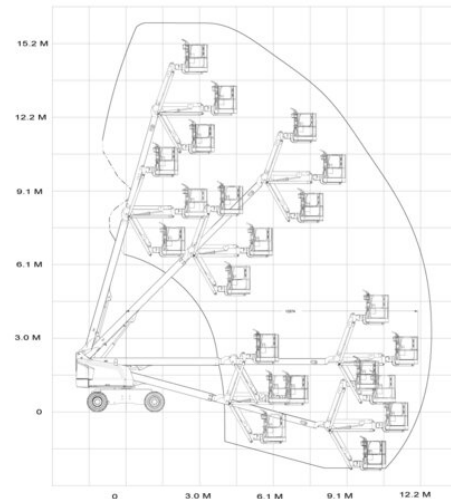

Telescopic Boom Lift MT 162DA+

Telescope Work Platforms

Product features

- Without outriggers
- With rotatable basket
- High load capacity
- Basket jib
- All wheel drive

Technical data

Max. Working Height	16.2 m
Max. Platform Height	14.2 m
Slewing	360°
Platform length	0.92 m
Platform width	2.44 m
Capacity	270 kg
Platform rotation	2 x 90°
Transport length	8.9 m
Transport width	2.37 m
Height	2.48 m
Gross weight	8,008 kg
Drive	Deutz Diesel- Allrad
Inclination across	5 °
Inclination along	5 °

GYŐR | DEBRECEN | BUDAPEST | BRATISLAVA | KOSICE