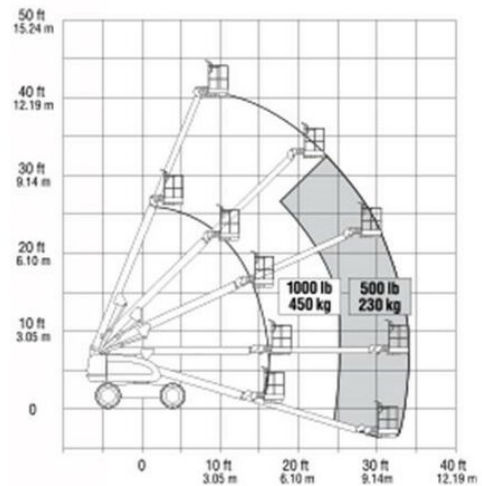

Telescopic Boom Lift MT 142DA+

Telescope Work Platforms

Product features

- Dieselhydraulic all wheel drive
- Without outriggers
- With rotatable basket
- All wheel drive

Technical data

Max. Working Height	14.2 m
Max. Platform Height	12.2 m
Slewing	360°
Platform length	2.4 m
Platform width	0.9 m
Capacity	450 kg
Platform rotation	45°
Transport length	7.5 m
Transport width	2.35 m
Height	2.5 m
Gross weight	6,674 kg
Drive	Diesel-Allrad
Inclination across	5 °
Inclination along	5 °