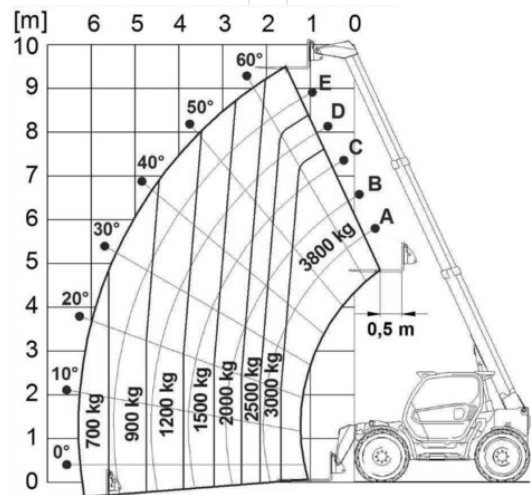

Telehandler MTS 38.10

Telehandlers

Product features

- Diesel all wheel drive
- Level adjustment
- Incl. 1,20m long forks
- Platform length to 7,20

Technical data

Lifting height	9.6 m
Outreach	6.3 m
Gross weight	8,350 kg
Height	2.53 m
Drive	Diesel-Allrad
Transport length	4.49 m
Transport width	2.25 m
Capacity	3,800 kg
Lifting height with full capacity	7 m
Capacity at full lift height	2,500 kg
Max. capacity at full outreach	700 kg
Outreach with full capacity	1.6 m