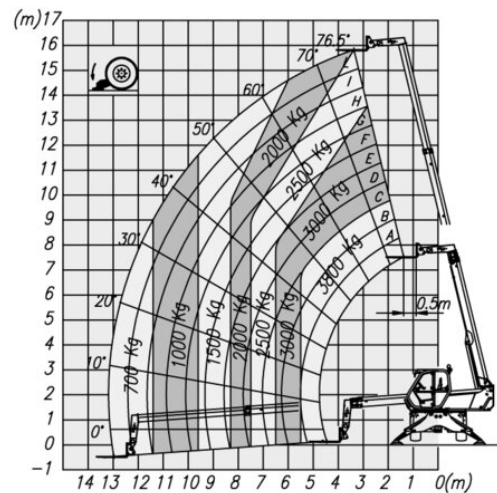

Telehandlerr MTS 38.16R

Telehandlers

Product features

- With rotatable outriggers 415°
- All wheel drive
- Diesel all wheel drive (with diesel particulate filter)
- Incl. 1,20m long forks
- Platform length to 7,20

Technical data

Lifting height	15.74 m
Capacity	3,800 kg
Lifting height with full capacity	9.5 m
Capacity at full lift height	2,500 kg
Outreach with full capacity	4.5 m
Max. capacity at full outreach	700 kg
Transport length	6.24 m
Transport width	2.24 m
Height	2.85 m
Gross weight	12,080 kg
Drive	Diesel-Allrad