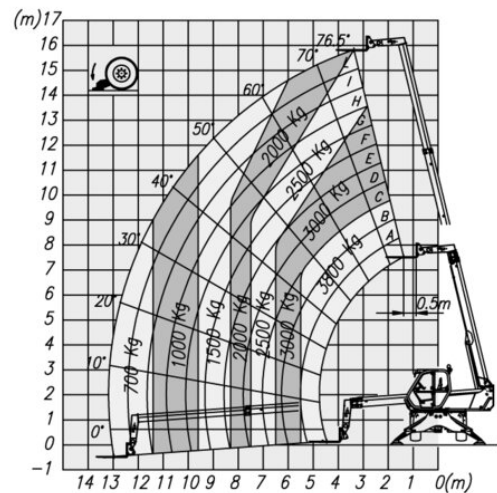

Telehandlerr MTS 38.16R

Telehandlers

Product features

- With rotatable outriggers 415°
- All wheel drive
- Diesel all wheel drive (with diesel particulate filter)
- Incl. 1,20m long forks
- Platform length to 7,20

Technical data

Lifting height	15.74 m
Outreach	13 m
Gross weight	12,080 kg
Height	2.85 m
Drive	Diesel-Allrad
Transport length	6.24 m
Transport width	2.24 m
Stabiliser width	3.75 m
Capacity	3,800 kg
Lifting height with full capacity	9.5 m
Capacity at full lift height	2,500 kg
Max. capacity at full outreach	700 kg
Outreach with full capacity	4.5 m