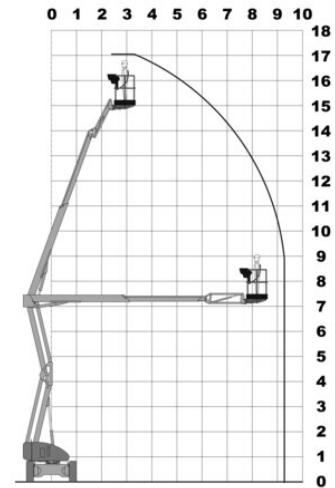

# Articulated Boom Lift MT 170HA

Telescope Work Platforms

## Technical data

<b>Max. Working Height</b>	17 m
<b>Max. Platform Height</b>	15 m
<b>Slewing</b>	360°
<b>Platform length</b>	1.8 m
<b>Platform width</b>	0.85 m
<b>Capacity</b>	225 kg
<b>Platform rotation</b>	2x85°
<b>Transport length</b>	6.35 m
<b>Transport width</b>	2 m
<b>Height</b>	2.1 m
<b>Gross weight</b>	5,100 kg
<b>Drive</b>	Diesel u. E-Motor
<b>Inclination across</b>	4 °
<b>Inclination along</b>	4 °