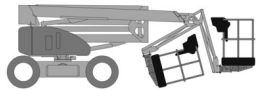

# Articulated Boom Lift MT 170HA

Telescope Work Platforms

## Technical data

<b>Max. Working Height</b>	17 m
<b>Max. Platform Height</b>	15 m
<b>Slewing</b>	360°
<b>Platform length</b>	1.8 m
<b>Platform width</b>	0.85 m
<b>Capacity</b>	225 kg
<b>Platform rotation</b>	2x85°
<b>Transport length</b>	6.35 m
<b>Transport width</b>	2 m
<b>Height</b>	2.1 m
<b>Gross weight</b>	5,100 kg
<b>Drive</b>	Diesel u. E-Motor
<b>Inclination across</b>	4 °
<b>Inclination along</b>	4 °