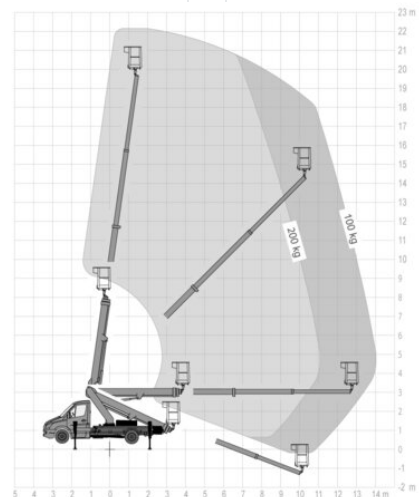

# Truck-mounted Platform Lift MTG 22R

Truck Mounted Platforms

## Product features

- For self drive with driver`s license "B"
- Self-leveling
- With rotatable basket
- 230 V Powersupply in basket

## Technical data

<b>Max. Working Height</b>	22.1 m
<b>Max. Platform Height</b>	20.1 m
<b>Slewing</b>	450°
<b>Platform width</b>	1.4 m
<b>Platform length</b>	0.7 m
<b>Capacity</b>	200 kg
<b>Platform rotation</b>	2x 55 °
<b>Stabiliser width both sides</b>	3.54 m
<b>Transport length</b>	6.45 m
<b>Transport width</b>	2.1 m
<b>Height</b>	2.98 m
<b>Gross weight</b>	3,340 kg