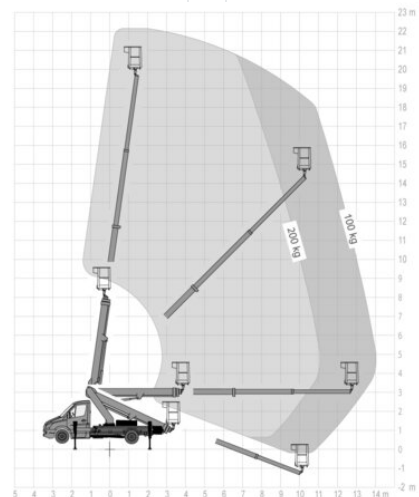

Truck-mounted Platform Lift MTG 22R

Truck Mounted Platforms

Product features

- For self drive with driver`s license "B"
- Self-leveling
- With rotatable basket
- 230 V Powersupply in basket

Technical data

Max. Working Height	22.1 m
Outreach	14 m
Gross weight	3,340 kg
Height	2.98 m
Drive	Diesel
Platform length	0.7 m
Platform width	1.4 m
Transport length	6.45 m
Transport width	2.1 m
Platform rotation	2x 55 °
Max. Platform Height	20.1 m
Capacity	200 kg
Slewing	450°
stabiliser width one sid	2.83 m
Stabiliser width both sides	3.54 m
stabiliser width narrow	2.13 m