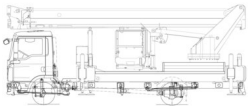

# Truck-mounted Platform Lift MTG 32

### Technical data

<b>Max. Working Height</b>	32 m
<b>Outreach</b>	24 m
<b>Gross weight</b>	11,700 kg
<b>Height</b>	3.54 m
<b>Drive</b>	Diesel
<b>Platform length</b>	3.88 m
<b>Platform width</b>	1.05 m
<b>Transport length</b>	8.4 m
<b>Transport width</b>	2.5 m
<b>Platform rotation</b>	2 x 85°
<b>Max. Platform Height</b>	30 m
<b>Capacity</b>	600 kg
<b>Slewing</b>	540°
<b>stabiliser width one sid</b>	4.4 m
<b>Stabiliser width both sides</b>	6.2 m
<b>Min. Stabilizer Width</b>	2.51 m