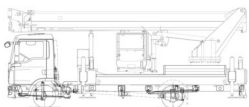

# Truck-mounted Platform Lift MTG 32

### Technical data

<b>Max. Working Height</b>	32 m
<b>Max. Platform Height</b>	30 m
<b>Slewing</b>	540°
<b>Platform width</b>	1.05 m
<b>Platform length</b>	3.88 m
<b>Capacity</b>	600 kg
<b>Platform rotation</b>	2 x 85°
<b>Min. Stabilizer Width</b>	2.51 m
<b>Stabiliser width both sides</b>	6.2 m
<b>Transport length</b>	8.4 m
<b>Transport width</b>	2.5 m
<b>Height</b>	3.54 m
<b>Gross weight</b>	11,700 kg