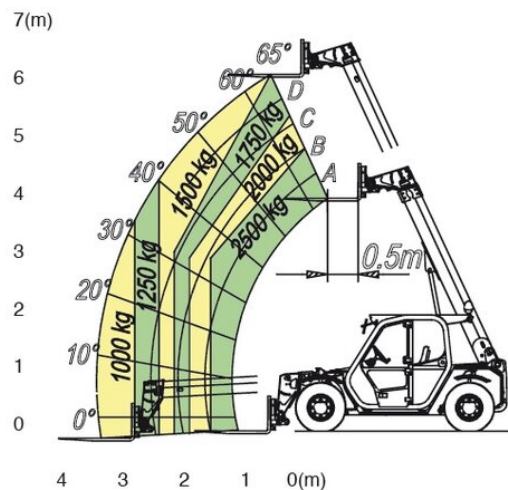

#### Product features

- All wheel drive
- Diesel all wheel drive
- Incl. 1,20m long forks
- Platform length to 7,20

#### Technical data

<b>Lifting height</b>	6 m
<b>Capacity</b>	2,500 kg
<b>Lifting height with full capacity</b>	4 m
<b>Capacity at full lift height</b>	1,750 kg
<b>Outreach with full capacity</b>	1 m
<b>Max. capacity at full outreach</b>	1,000 kg
<b>Transport length</b>	3.9 m
<b>Transport width</b>	1.8 m
<b>Height</b>	1.9 m
<b>Gross weight</b>	5,200 kg
<b>Drive</b>	Diesel-Allrad