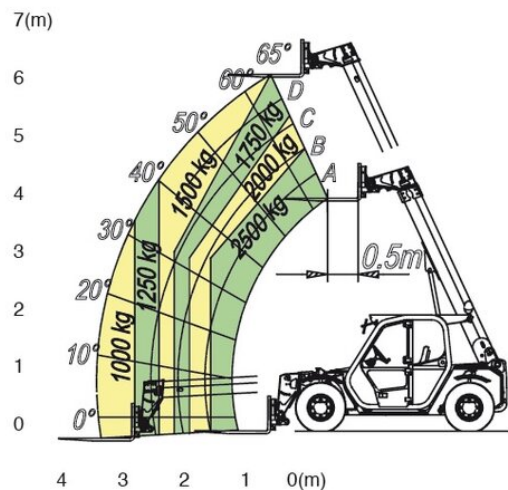

Telehandler MTS 25.6

Telehandlers

Product features

- All wheel drive
- Diesel all wheel drive
- Incl. 1,20m long forks
- Platform length to 7,20

Technical data

Lifting height	6 m
Outreach	3 m
Gross weight	5,200 kg
Height	1.9 m
Drive	Diesel-Allrad
Transport length	3.9 m
Transport width	1.8 m
Capacity	2,500 kg
Lifting height with full capacity	4 m
Capacity at full lift height	1,750 kg
Max. capacity at full outreach	1,000 kg
Outreach with full capacity	1 m