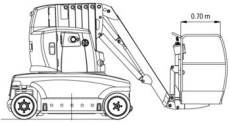

Personal Lift MT 120N

Special-Purpose Work Platforms

Product features

- Battery drive
- Without outriggers
- non marking tyres

Technical data

Max. Working Height	12 m
Max. Platform Height	10 m
Slewing	343°
Platform length	1.1 m
Platform width	0.7 m
Capacity	200 kg
Transport length	3.85 m
Transport width	1.2 m
Height	1.99 m
Gross weight	5,200 kg
Drive	Batterie