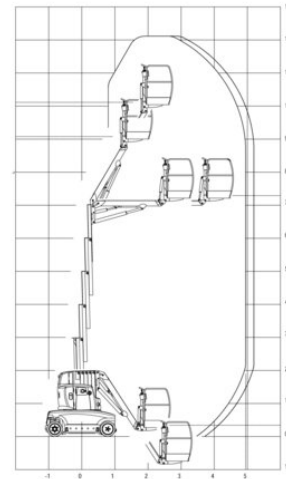

Personal Lift MT 120N

Special-Purpose Work Platforms

Product features

- Battery drive
- Without outriggers
- non marking tyres

Technical data

Max. Working Height	12 m
Max. Platform Height	10 m
Slewing	343°
Platform length	1.1 m
Platform width	0.7 m
Capacity	200 kg
Transport length	3.85 m
Transport width	1.2 m
Height	1.99 m
Gross weight	5,200 kg
Drive	Batterie