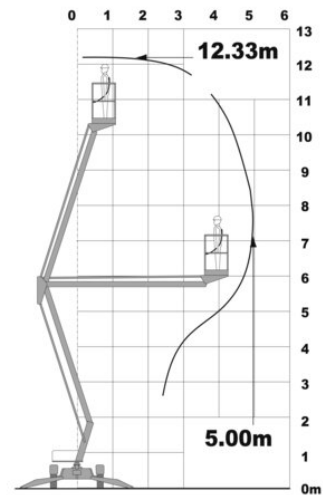

Trailer-mounted Platform Lift MA 12L

Trailer Mounted Platforms

Product features

- Hydraulic outriggers
- Device width can be reduced to 1.10m

Technical data

Max. Working Height	12.3 m
Outreach	4 m
Gross weight	1,185 kg
Height	2 m
Drive	230 V Netzanschluß
Platform length	0.67 m
Platform width	1.13 m
Capacity	200 kg
Transport length	5.8 m
Transport width	1.55 m
Stabiliser width	3.26 m
Max. Platform Height	10.33 m
Slewing	360°