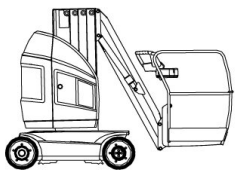

Personal Lift MT 101N

Special-Purpose Work Platforms

Product features

- Battery drive
- Without outriggers

Technical data

Max. Working Height	10.1 m
Max. Platform Height	8.1 m
Slewing	2x180°
Platform length	0.9 m
Platform width	0.7 m
Capacity	200 kg
Transport length	2.82 m
Transport width	0.99 m
Height	1.99 m
Gross weight	2,990 kg
Drive	Batterie