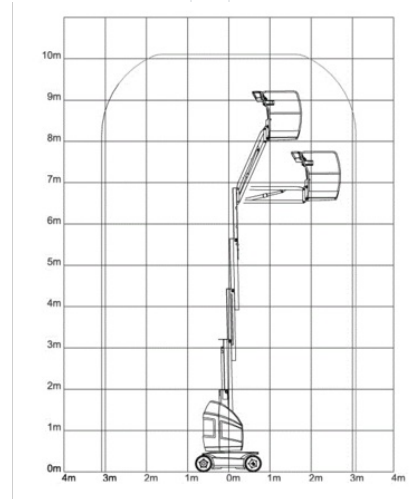

Personal Lift MT 101N

Special-Purpose Work Platforms

Product features

- Battery drive
- Without outriggers

Technical data

Max. Working Height	10.1 m
Max. Platform Height	8.1 m
Slewing	2x180°
Platform length	0.9 m
Platform width	0.7 m
Capacity	200 kg
Transport length	2.82 m
Transport width	0.99 m
Height	1.99 m
Gross weight	2,990 kg
Drive	Batterie