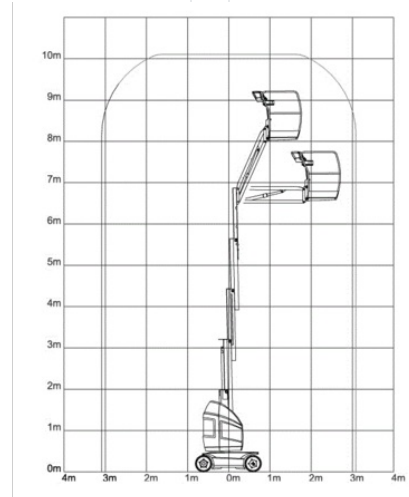

Personal Lift MT 101N

Special-Purpose Work Platforms

Product features

- Battery drive
- Without outriggers

Technical data

Max. Working Height	10.1 m
Max. Platform Height	8.1 m
Slewing	2x180°
Platform length	0.9 m
Platform width	0.7 m
Capacity	200 kg
Transport length	2.82 m
Transport width	0.99 m
Height	1.99 m
Gross weight	2,990 kg
Drive	Batterie