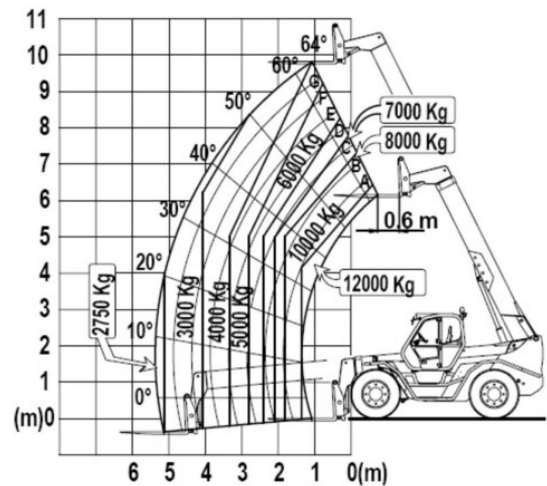

Telehandler MTS 120.10

Telehandlers

Product features

- All wheel drive
- Diesel all wheel drive

Technical data

Lifting height	9.8 m
Capacity	12,000 kg
Lifting height with full capacity	6.3 m
Capacity at full lift height	5,000 kg
Outreach with full capacity	1.5 m
Max. capacity at full outreach	2,750 kg
Transport length	5.9 m
Transport width	2.4 m
Height	2.85 m
Gross weight	15,850 kg
Drive	Diesel-Allrad