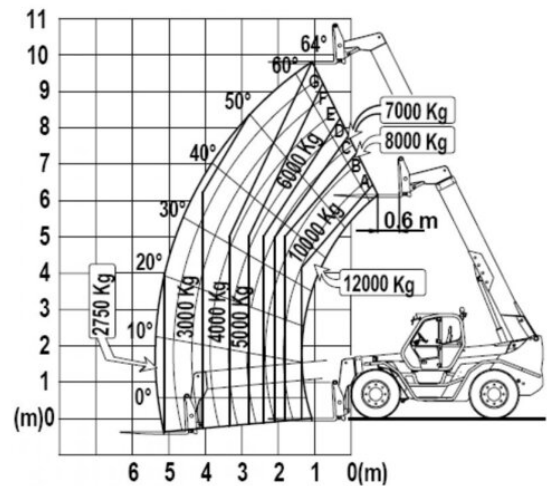

Telehandler MTS 120.10

Telehandlers

Product features

- Diesel all wheel drive
- Level adjustment

Technical data

Lifting height	9.8 m
Outreach	5.2 m
Gross weight	16,300 kg
Height	2.85 m
Drive	Diesel-Allrad
Transport length	5.9 m
Transport width	2.4 m
Capacity	12,000 kg
Lifting height with full capacity	6.3 m
Capacity at full lift height	5,000 kg
Max. capacity at full outreach	2,750 kg
Outreach with full capacity	1.5 m