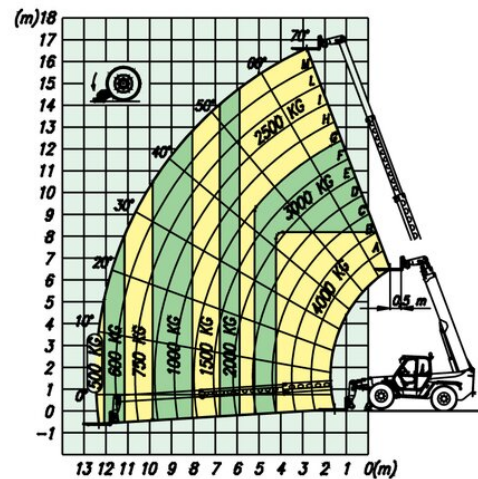

### Technical data

<b>Lifting height</b>	16.7 m
<b>Capacity</b>	4,000 kg
<b>Lifting height with full capacity</b>	8 m
<b>Capacity at full lift height</b>	2,500 kg
<b>Outreach with full capacity</b>	4 m
<b>Max. capacity at full outreach</b>	500 kg
<b>Transport length</b>	5.78 m
<b>Transport width</b>	2.4 m
<b>Height</b>	2.51 m
<b>Gross weight</b>	11,670 kg
<b>Drive</b>	Diesel-Allrad