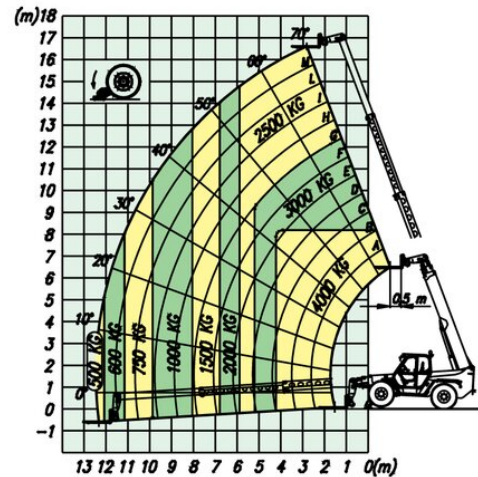

Telehandler MTS 40.17

Telehandlers

Product features

- All wheel drive
- Diesel all wheel drive

Technical data

Lifting height	16.7 m
Outreach	12.5 m
Gross weight	11,670 kg
Height	2.51 m
Drive	Diesel-Allrad
Transport length	5.78 m
Transport width	2.4 m
Capacity	4,000 kg
Lifting height with full capacity	8 m
Capacity at full lift height	2,500 kg
Max. capacity at full outreach	500 kg
Outreach with full capacity	4 m