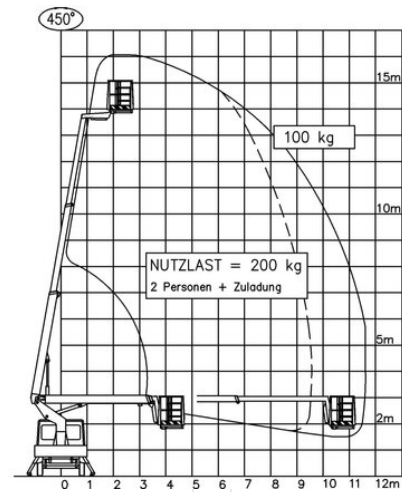

Truck-mounted Platform Lift MTG 16

Truck Mounted Platforms

Product features

- For self drive with driver's license "B"
- Self-leveling
- With rotatable basket
- 230 V Powersupply in basket

Technical data

Max. Working Height	16.2 m
Outreach	11 m
Gross weight	3,370 kg
Height	2.85 m
Drive	Diesel
Platform length	0.73 m
Platform width	1.4 m
Transport length	7.9 m
Transport width	2.1 m
Stabiliser width	3.1 m
Platform rotation	2 x 45°
Max. Platform Height	14.2 m
Capacity	200 kg
Slewing	450°