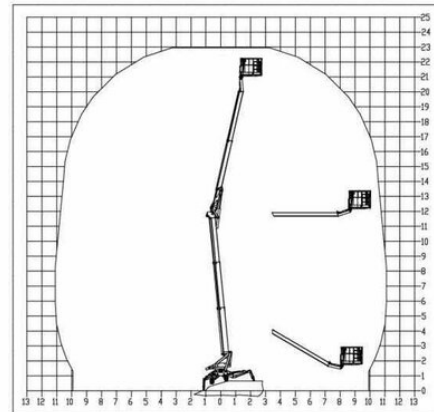

Crawler Boom MT 230R

Special-Purpose Work Platforms

Product features

- Tracked chassis,
- Leveling in slope possible
- All wheel drive
- Diesel drive and 230 V

Technical data

Max. Working Height	23 m
Max. Platform Height	21 m
Slewing	360°
Platform length	0.7 m
Platform width	1.4 m
Capacity	200 kg
Platform rotation	2x90°
Height	1.98 m
Gross weight	3,050 kg
Drive	Diesel od. 230 V