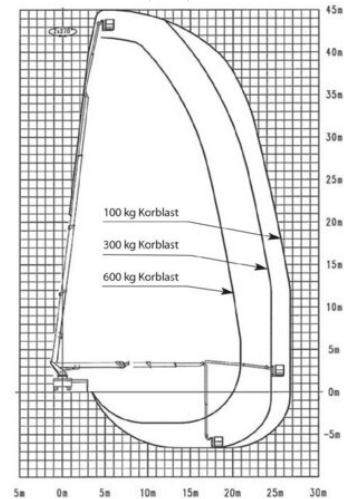

Truck-mounted Platform Lift MTG 45

Truck Mounted Platforms

Product features

- Operator
- With rotatable basket
- 230 V Powersupply in basket
- High pressure connection for water or air
- Connection to the basket

Technical data

Max. Working Height	45 m
Outreach	28.7 m
Gross weight	17,650 kg
Height	3.94 m
Drive	Diesel
Platform length	3.88 m
Platform width	1.05 m
Transport length	9.95 m
Transport width	2.5 m
Platform rotation	2 x 80°
Max. Platform Height	43 m
Capacity	600 kg
Slewing	540°
stabiliser width one sid	4.37 m
Stabiliser width both sides	6.2 m
Min. Stabilizer Width	2.51 m