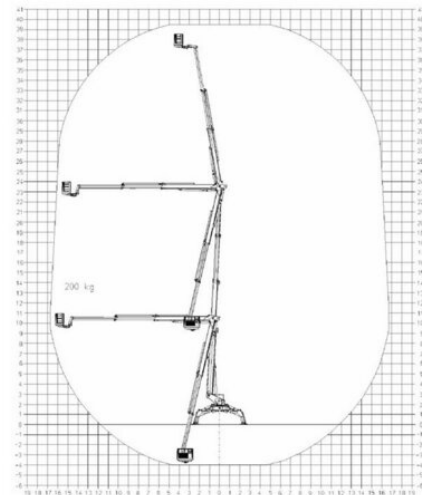

Crawler Boom MT 400R

Special-Purpose Work Platforms

Product features

- Tracked chassis/non marking - with outriggers
- Leveling in slope possible
- All wheel drive
- All wheel/elektro drive
- Large basket (1,80 x 1,80)

Technical data

Max. Working Height	39.5 m
Max. Platform Height	37.5 m
Slewing	450°
Platform length	1.5 m
Platform width	0.8 m
Capacity	400 kg
Platform rotation	2x90°
Height	1.98 m
Gross weight	11,700 kg
Drive	Diesel bzw. 400 V