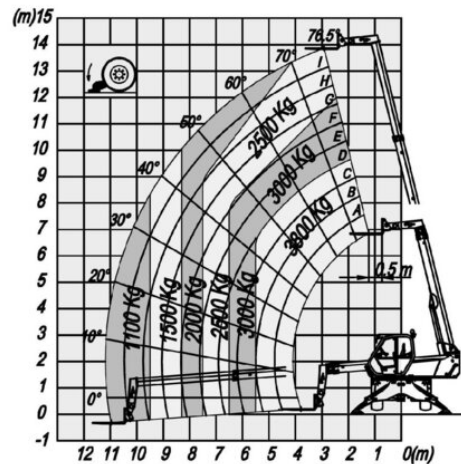

## Product features

- With rotatable outriggers 415°
- All wheel drive
- Diesel all wheel drive
- Incl. 1,20m long forks
- Platform length to 7,20

## Technical data

<b>Lifting height</b>	14 m
<b>Capacity</b>	3,800 kg
<b>Lifting height with full capacity</b>	9.7 m
<b>Capacity at full lift height</b>	2,500 kg
<b>Outreach with full capacity</b>	5.5 m
<b>Max. capacity at full outreach</b>	1,100 kg
<b>Transport length</b>	5.75 m
<b>Transport width</b>	2.24 m
<b>Height</b>	2.8 m
<b>Gross weight</b>	12,650 kg
<b>Drive</b>	Diesel-Allrad