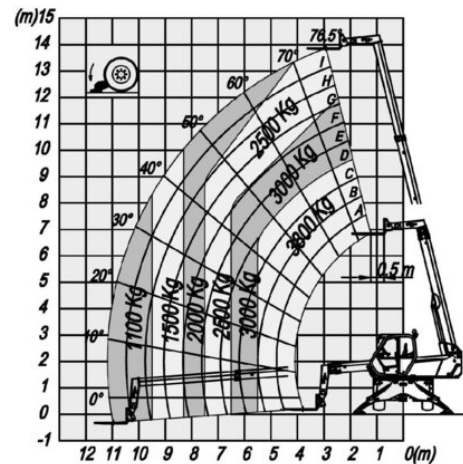

Telehandler MTS 38.14R

Telehandlers

Product features

- With rotatable outriggers 415°
- All wheel drive
- Diesel all wheel drive
- Incl. 1,20m long forks
- Platform length to 7,20

Technical data

Lifting height	14 m
Outreach	11 m
Gross weight	12,650 kg
Height	2.8 m
Drive	Diesel-Allrad
Transport length	5.75 m
Transport width	2.24 m
Stabiliser width	3.75 m
Capacity	3,800 kg
Lifting height with full capacity	9.7 m
Capacity at full lift height	2,500 kg
Max. capacity at full outreach	1,100 kg
Outreach with full capacity	5.5 m