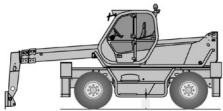

## Product features

- With rotatable outriggers 415°
- All wheel drive
- Diesel all wheel drive
- Incl. 1,20m long forks
- Platform length to 7,20

## Technical data

<b>Lifting height</b>	14 m
<b>Capacity</b>	3,800 kg
<b>Lifting height with full capacity</b>	9.7 m
<b>Capacity at full lift height</b>	2,500 kg
<b>Outreach with full capacity</b>	5.5 m
<b>Max. capacity at full outreach</b>	1,100 kg
<b>Transport length</b>	5.75 m
<b>Transport width</b>	2.24 m
<b>Height</b>	2.8 m
<b>Gross weight</b>	12,650 kg
<b>Drive</b>	Diesel-Allrad