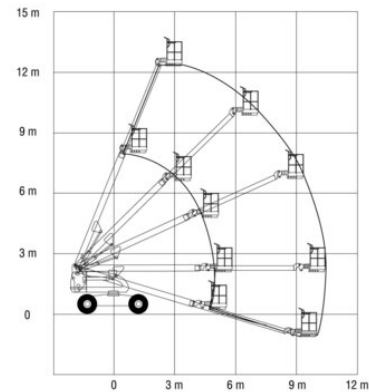

Telescopic Boom Lift MT 142DA

Telescope Work Platforms

Product features

- Diesel all wheel drive
- Without outriggers
- With rotatable basket
- All wheel drive

Technical data

Max. Working Height	14.24 m
Outreach	10 m
Gross weight	6,857 kg
Height	2.45 m
Drive	Diesel-Allrad
Platform length	2.44 m
Platform width	0.92 m
Transport length	7.8 m
Transport width	2.45 m
Platform rotation	2 x 90°
Max. Platform Height	12.24 m
Capacity	340 kg
Inclination across	4 °
Inclination along	4 °
Slewing	endlos