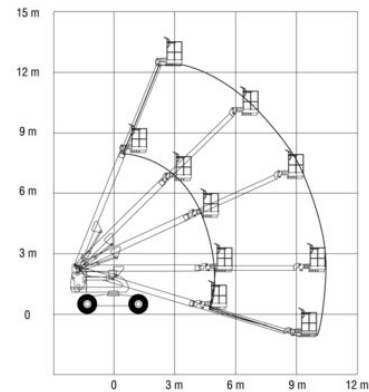

Telescopic Boom Lift MT 142DA

Telescope Work Platforms

Product features

- Diesel all wheel drive
- Without outriggers
- With rotatable basket
- All wheel drive

Technical data

Max. Working Height	14.24 m
Max. Platform Height	12.24 m
Slewing	endlos
Platform length	2.44 m
Platform width	0.92 m
Capacity	340 kg
Platform rotation	2 x 90°
Transport length	7.8 m
Transport width	2.45 m
Height	2.45 m
Gross weight	6,857 kg
Drive	Diesel-Allrad
Inclination across	4 °
Inclination along	4 °