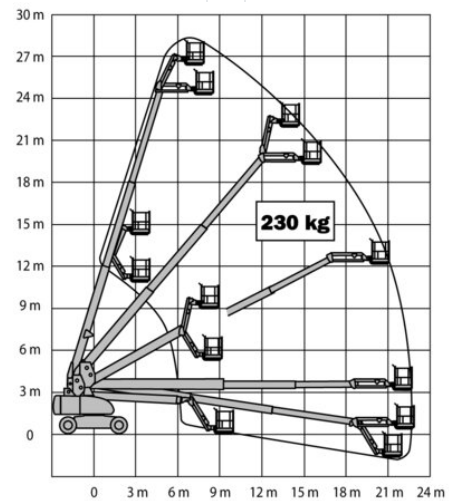

Telescopic Boom Lift MT 282DA

Telescope Work Platforms

Product features

- Without outriggers
- With rotatable basket
- All wheel drive
- Basket jib
- Diesel all wheel drive

Technical data

| | |
|-----------------------------|---------------|
| Max. Working Height | 28.2 m |
| Max. Platform Height | 26.2 m |
| Slewing | 360° |
| Platform length | 0.91 m |
| Platform width | 2.44 m |
| Capacity | 230 kg |
| Platform rotation | 2 x 80° |
| Transport length | 12.2 m |
| Transport width | 2.6 m |
| Height | 3.05 m |
| Gross weight | 17,100 kg |
| Drive | Diesel-Allrad |
| Inclination across | 4 ° |
| Inclination along | 4 ° |