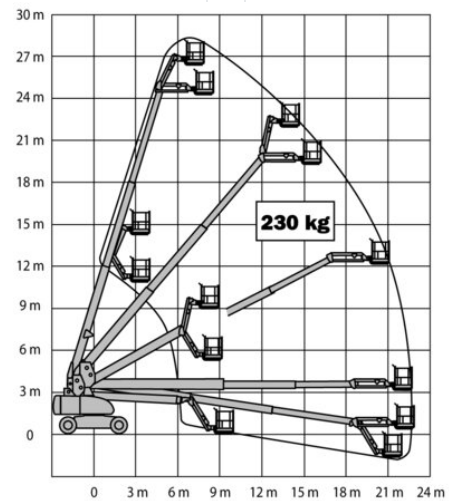

Telescopic Boom Lift MT 282DA

Telescope Work Platforms

Product features

- Without outriggers
- With rotatable basket
- All wheel drive
- Basket jib
- Diesel all wheel drive

Technical data

Max. Working Height	28.2 m
Outreach	23.8 m
Gross weight	17,100 kg
Height	3.05 m
Drive	Diesel-Allrad
Platform length	0.91 m
Platform width	2.44 m
Transport length	12.2 m
Transport width	2.6 m
Platform rotation	2 x 80°
Max. Platform Height	26.2 m
Capacity	230 kg
Inclination across	4 °
Inclination along	4 °
Slewing	360°