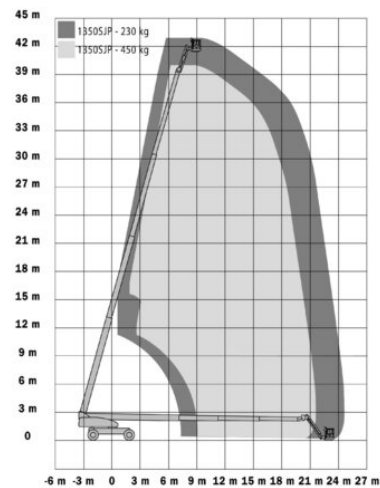

Telescopic Boom Lift MT 431DA

Telescope Work Platforms

Product features

- Without outriggers
- With rotatable basket
- All wheel drive
- laterally movable basket arm
- Diesel all wheel drive

Technical data

Max. Working Height	43.15 m
Outreach	24.38 m
Gross weight	20,300 kg
Height	3.05 m
Drive	Diesel-Allrad
Platform length	2.44 m
Platform width	0.92 m
Transport length	11.86 m
Transport width	2.5 m
Platform rotation	2x90° + 2x90° Korbarn
Max. Platform Height	41.15 m
Capacity	230 kg
Inclination across	5 °
Inclination along	5 °
Slewing	endlos
All wheel drive	1
Platform Width	3.81 m