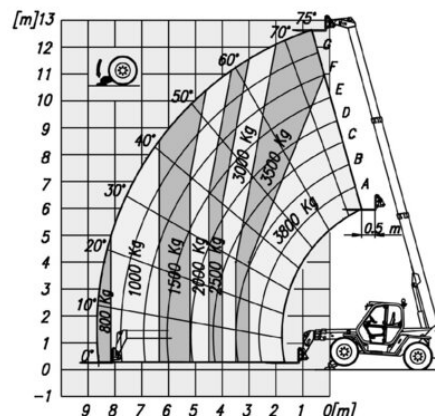

Telehandler MTS 38.13

Telehandlers

Product features

- All wheel drive
- Diesel all wheel drive
- Incl. 1,20m long forks
- Platform length to 7,20

Technical data

Lifting height	12.6 m
Outreach	8.5 m
Gross weight	8,650 kg
Height	2.44 m
Drive	Diesel-Allrad
Transport length	5.24 m
Transport width	2.22 m
Capacity	3,800 kg
Lifting height with full capacity	11 m
Capacity at full lift height	3,500 kg
Max. capacity at full outreach	800 kg
Outreach with full capacity	3 m