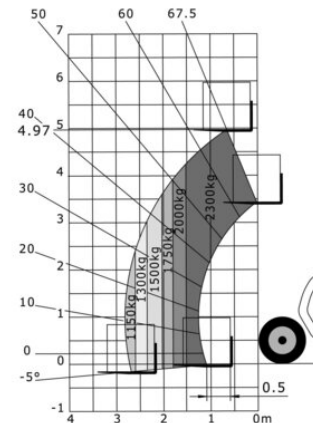

Telehandler MTS 23.5

Telehandlers

Product features

- All wheel drive
- Diesel all wheel drive

Technical data

Lifting height	4.97 m
Outreach	2.8 m
Gross weight	5,090 kg
Height	1.99 m
Drive	Diesel-Allrad
Transport length	4.2 m
Transport width	1.82 m
Capacity	2,300 kg
Lifting height with full capacity	5 m
Capacity at full lift height	2,300 kg
Max. capacity at full outreach	1,150 kg
Outreach with full capacity	1.5 m