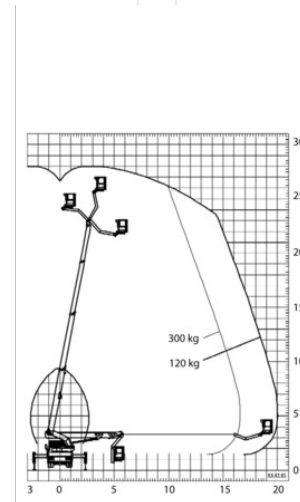

Truck-mounted Platform Lift MTG 28

Truck Mounted Platforms

Product features

- For self drive with driver`s license "C"
- With rotatable basket
- 230 V Powersupply in basket
- Basket jib

Technical data

Max. Working Height	28 m
Outreach	20 m
Gross weight	8,000 kg
Height	3.45 m
Drive	Diesel
Platform length	0.8 m
Platform width	1.6 m
Transport length	6.85 m
Transport width	2.5 m
Stabiliser width	2.56 m
Platform rotation	2 x 45°
Max. Platform Height	26 m
Capacity	300 kg
Slewing	500°
stabiliser width one sid	3.7 m
Stabiliser width both sides	4.75 m