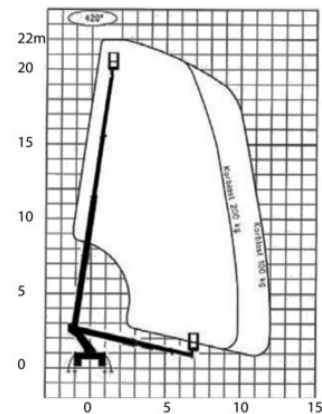

Truck-mounted Platform Lift MTG 22W

Truck Mounted Platforms

Product features

- For self drive with driver`s license "B"
- 230 V Powersupply in basket
- Self-leveling

Technical data

Max. Working Height	22 m
Outreach	12 m
Gross weight	3,380 kg
Drive	Diesel
Platform length	0.7 m
Platform width	1.4 m
Stabiliser width	3.2 m
Platform rotation	+/- 80°
Max. Platform Height	20 m
Capacity	200 kg
Transport height	3 m
Slewing	420°
Trangsport length	7.45 m
Transport width	2.15 m