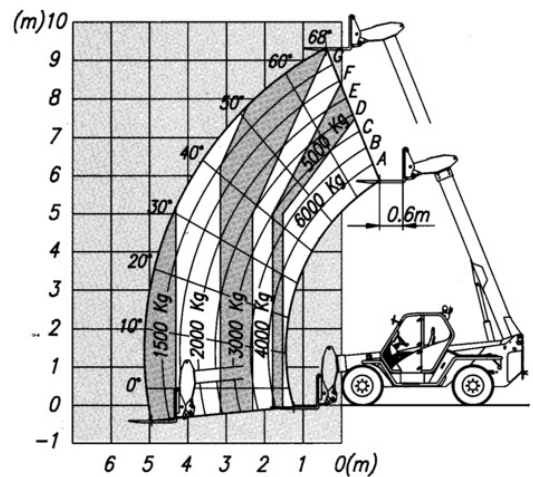

Telehandler MTS 60.10

Telehandlers

Product features

- All wheel drive
- Diesel all wheel drive
- Incl. 1,20m long forks
- Platform length to 7,20

Technical data

Lifting height	9.55 m
Outreach	5 m
Gross weight	9,500 kg
Height	2.45 m
Drive	Diesel-Allrad
Transport length	5.4 m
Transport width	2.25 m
Capacity	6,000 kg
Lifting height with full capacity	7.8 m
Capacity at full lift height	4,000 kg
Max. capacity at full outreach	1,500 kg
Outreach with full capacity	1.6 m