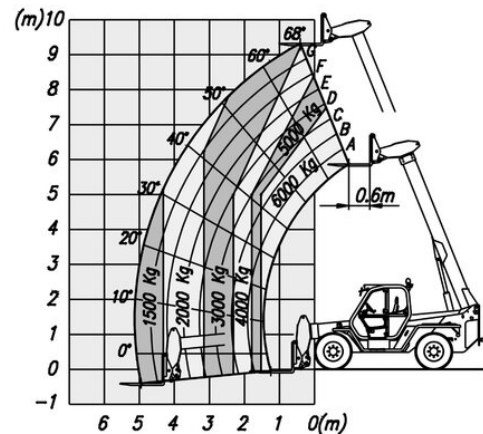

### Product features

- All wheel drive
- Diesel all wheel drive
- Incl. 1,20m long forks
- Platform length to 7,20

### Technical data

<b>Lifting height</b>	9.55 m
<b>Capacity</b>	6,000 kg
<b>Lifting height with full capacity</b>	7.8 m
<b>Capacity at full lift height</b>	4,000 kg
<b>Outreach with full capacity</b>	1.6 m
<b>Max. capacity at full outreach</b>	1,500 kg
<b>Transport length</b>	5.4 m
<b>Transport width</b>	2.25 m
<b>Height</b>	2.45 m
<b>Gross weight</b>	9,500 kg
<b>Drive</b>	Diesel-Allrad