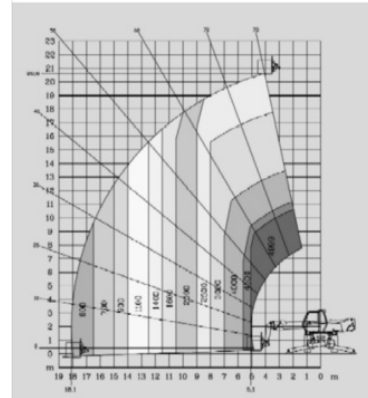

## Product features

- All wheel drive
- With rotatable outriggers
- Diesel all wheel drive
- Incl. 1,20m long forks
- Platform length to 7,20

## Technical data

<b>Lifting height</b>	20.4 m
<b>Capacity</b>	4,999 kg
<b>Lifting height with full capacity</b>	10.5 m
<b>Capacity at full lift height</b>	2,500 kg
<b>Outreach with full capacity</b>	5.1 m
<b>Max. capacity at full outreach</b>	600 kg
<b>Transport length</b>	8.12 m
<b>Transport width</b>	2.4 m
<b>Height</b>	3.25 m
<b>Gross weight</b>	17,500 kg
<b>Drive</b>	Diesel-Allrad