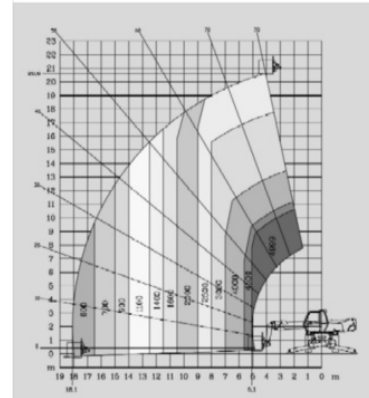

Telehandler MTS 50.21R

Telehandlers

Product features

- All wheel drive
- With rotatable outriggers
- Diesel all wheel drive
- Incl. 1,20m long forks
- Platform length to 7,20

Technical data

Lifting height	20.4 m
Outreach	18 m
Gross weight	17,500 kg
Height	3.25 m
Drive	Diesel-Allrad
Transport length	8.12 m
Transport width	2.4 m
Stabiliser width	5.25 m
Capacity	4,999 kg
Lifting height with full capacity	10.5 m
Capacity at full lift height	2,500 kg
Slewing	endlos
Max. capacity at full outreach	600 kg
Outreach with full capacity	5.1 m