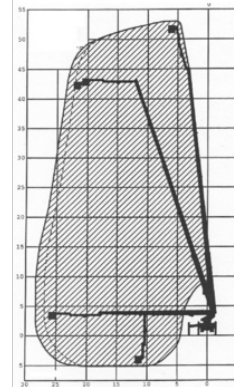

Truck-mounted Platform Lift MTG 53

Truck Mounted Platforms

Product features

- Operator
- With rotatable basket &
- 230/400 V Powersupply in basket
- High pressure connection for water or air

Technical data

Max. Working Height	53 m
Outreach	28 m
Gross weight	31,710 kg
Height	3.95 m
Drive	Diesel
Platform length	2.45 m
Platform width	0.9 m
Transport length	12.23 m
Transport width	2.5 m
Platform rotation	2 x 75°
Max. Platform Height	50.6 m
Capacity on extension	100 kg
Capacity	400 kg
Slewing	560°
stabiliser width one sid	4.75 m
Stabiliser width both sides	6.4 m
Min. Stabilizer Width	3.18 m