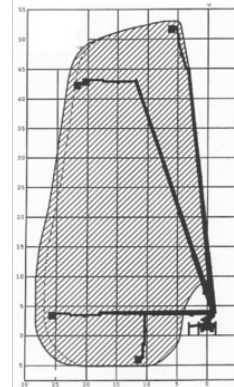

Truck-mounted Platform Lift MTG 53

Truck Mounted Platforms

Product features

- Operator
- With rotatable basket &
- 230/400 V Powersupply in basket
- High pressure connection for water or air

Technical data

Max. Working Height	53 m
Max. Platform Height	50.6 m
Slewing	560°
Platform width	0.9 m
Platform length	2.45 m
Capacity	400 kg
Platform rotation	2 x 75°
Min. Stabilizer Width	3.18 m
Stabiliser width both sides	6.4 m
Transport length	12.23 m
Transport width	2.5 m
Height	3.95 m
Gross weight	31,710 kg