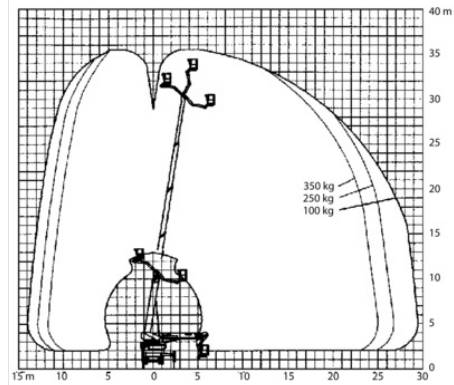

Truck-mounted Platform Lift MTG 35A

Truck Mounted Platforms

Product features

- For self drive with driver`s license "C"
- With rotatable basket
- 230 V Powersupply in basket
- Basket jib
- All wheel drive

Technical data

Max. Working Height	35.5 m
Outreach	25,350 m
Gross weight	17,820 kg
Height	3.9 m
Drive	Diesel
Platform length	2 m
Platform width	0.7 m
Transport length	7.91 m
Transport width	2.6 m
Platform rotation	2 x 45 °
Max. Platform Height	33.5 m
Capacity	350 kg
Slewing	450°
stabiliser width one sid	3.75 m
Stabiliser width both sides	4.95 m
Min. Stabilizer Width	2.57 m