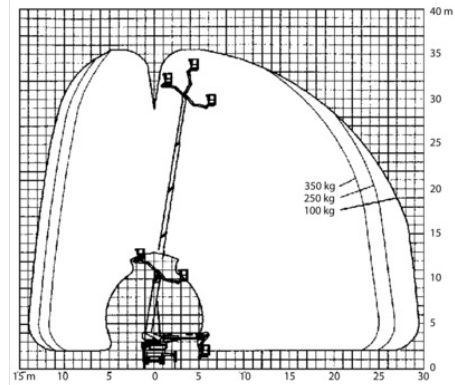

Truck-mounted Platform Lift MTG 35A

Truck Mounted Platforms

Product features

- For self drive with driver`s license "C"
- With rotatable basket
- 230 V Powersupply in basket
- Basket jib
- All wheel drive

Technical data

Max. Working Height	35.5 m
Max. Platform Height	33.5 m
Slewing	450°
Platform width	0.7 m
Platform length	2 m
Capacity	350 kg
Platform rotation	2 x 45°
Min. Stabilizer Width	2.57 m
Stabiliser width both sides	4.95 m
Transport length	7.91 m
Transport width	2.6 m
Height	3.9 m
Gross weight	17,820 kg