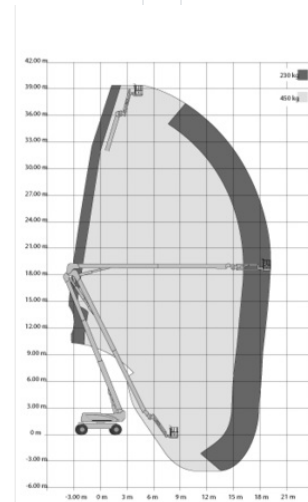

# Articulated Boom Lift MT 401DA

### Technical data

<b>Max. Working Height</b>	40.1 m
<b>Outreach</b>	19.25 m
<b>Gross weight</b>	19,926 kg
<b>Height</b>	3.05 m
<b>Drive</b>	Diesel-Allrad
<b>Platform length</b>	2.44 m
<b>Platform width</b>	0.92 m
<b>Transport length</b>	11.46 m
<b>Transport width</b>	2.51 m
<b>Stabiliser width</b>	3.82 m
<b>Platform rotation</b>	2x90°
<b>Max. Platform Height</b>	38.1 m
<b>Capacity</b>	230,450 kg
<b>Inclination across</b>	5 °
<b>Inclination along</b>	5 °
<b>Slewing</b>	endlos