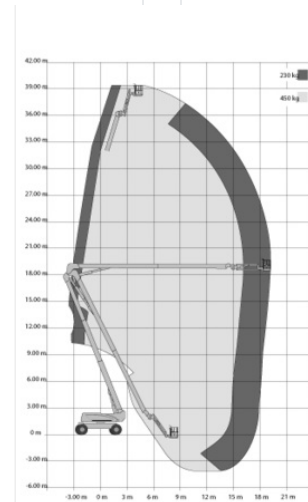

Articulated Boom Lift MT 401DA

Telescope Work Platforms

Product features

- Without outriggers
- With rotatable basket
- All wheel steering
- laterally movable basket arm
- Diesel all wheel drive

Technical data

Max. Working Height	40.1 m
Max. Platform Height	38.1 m
Slewing	endlos
Platform length	2.44 m
Platform width	0.92 m
Capacity	450 kg
Platform rotation	2x90°
Transport length	11.46 m
Transport width	2.51 m
Height	3.05 m
Gross weight	19,926 kg
Drive	Diesel-Allrad
Inclination across	5 °
Inclination along	5 °